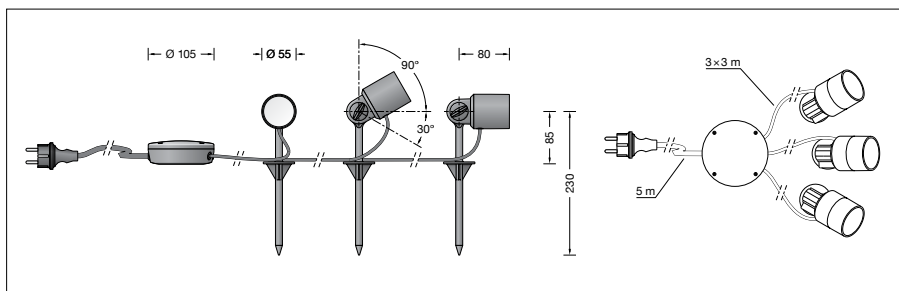

Clear safety glass

Silicone gasket

Reflector surface made of pure aluminium

Swivel range $-30^{\circ}/+90^{\circ}$

No tools are needed to adjust the operating position

Ready for connection with

5 m connecting cable H05RN-F $2 \times 1^{\square}$ and mains plug.

LED power supply unit

220-240 V $\sim$ 50/60 Hz

Safety class II □

Protection class safety plug IP X4

Protected against splash water

Protection class luminaire IP 65

Dusttight and protected against water jets

Impact strength IK07

Protection against mechanical

impacts < 2 joule

CE – Conformity mark

Weight: 1.4 kg

Inrush current

Inrush current: 20 A / 80 μ s

Maximum number of luminaires of this

type per miniature circuit breaker:

B 10A: 35 luminaires

B 16A: 56 luminaires

C 10A: 58 luminaires

C 16A: 94 luminaires

Lighting technology

Half beam angle 26°

Luminaire data for the light planning program

DIALux for outdoor lighting, street lighting and

interior lighting as well as luminaire data in

EULUMDAT and IES format are available on our

website www.bega.com.

Lamp

Module connected wattage 3x 4 W

Luminaire connected wattage 14 W

Rated temperature $t_a = 25^{\circ}\text{C}$

Ambient temperature $t_{a\text{max}} = 45^{\circ}\text{C}$

Module designation LED-0817/930

Colour temperature 3000 K

Colour rendering index CRI > 90

Module luminous flux 1500 lm

Luminaire luminous flux 957 lm

Luminaire luminous efficiency 68,4 lm/W

Service life of the LED

Ambient temperature $t_a = 25^{\circ}\text{C}$

– at 330,000h: L70 B50

max. ambient temperature $t_a = 45^{\circ}\text{C}$

– at 220,000h: L70 B50

Accessories

For the electrical connection, we recommend the BEGA connecting pillars with safety sockets.

You can find them on our website at

www.bega.com.