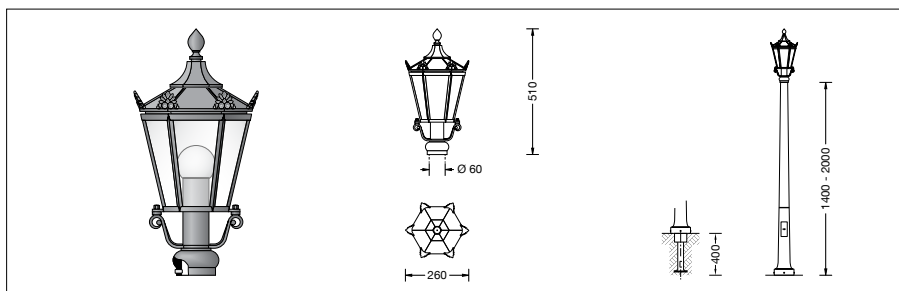

BEGA

84 053

Pole top luminaire » Berlin «

Project · Reference number

Date

Product data sheet

Application

LED pole top luminaire with antique glass for the illumination of surfaces and paths.
For mounting heights 1400 - 2000 mm.

Product description

Luminaire made of aluminium alloy, aluminium and stainless steel
Antique glass
For pole top $\varnothing$ 60 mm
Slip fitter insert depth 45 mm
Connecting cable H05VV-F 3G 1[□]
Cable length 2 m
LED power supply unit
220-240 V $\sim$ 0/50-60 Hz
DC 176-264 V
Safety class I
Protection class IP 23
Protected against granular foreign bodies > 12 mm and showers up to 60°
 – Safety mark
CE – Conformity mark
Weight: 5.7 kg

Inrush current

Inrush current: 7 A / 112 μ s
Maximum number of luminaires of this type per miniature circuit breaker:
B10A: 38 luminaires
B16A: 61 luminaires
C10A: 64 luminaires
C16A: 102 luminaires

Lamp

Module connected wattage	3.9 W
Luminaire connected wattage	5 W
Rated temperature	$t_a = 25^\circ\text{C}$
Ambient temperature	$t_{a\text{max}} = 35^\circ\text{C}$

On request we can offer you modifications for environments with higher temperatures as a customized product.

84 053 K3

Module designation	LED-0480/830
Colour temperature	3000 K
Colour rendering index	CRI > 80
Module luminous flux	715 lm
Luminaire luminous flux	356 lm
Luminaire luminous efficiency	71,2 lm/W

Service life of the LED

Ambient temperature $t_a = 25^\circ\text{C}$
– at 420,000h: L70B50

max. ambient temperature $t_a = 35^\circ\text{C}$
– at 225,000h: L70B50

Light technique

Luminaire data for the light planning program DIALux for outdoor lighting, street lighting and indoor lighting as well as luminaire data in EULUMDAT- and IES-format you will find on the BEGA web page www.bega.com.

Accessories

For this luminaire we recommend the following BEGA luminaire poles:

Tapered aluminium poles, lacquered without access door
70545 Pole with baseplate H 1400 mm

Tapered aluminium poles, lacquered with access door and C-clamp
70546 Pole with baseplate H 2000 mm

For the accessories a separate instructions for use can be provided upon request.

Light distribution