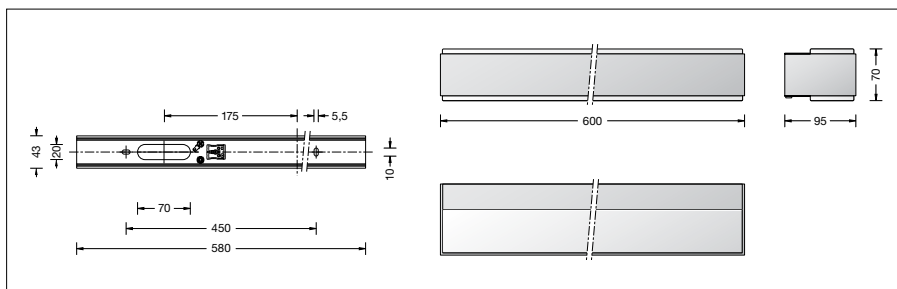

BEGA

78 626.3

Wall luminaire for indoor use

Project · Reference number

Date

Product data sheet

Application

Shielded wall luminaire · indoor luminaire for many lighting tasks in interior applications. The light emits upwards and downwards.

Product description

Luminaire made of aluminium, finish chrome
Crystal glass, inside white
2 elongated fixing holes
Width 5,5 mm · 450 mm spacing
1 cable entry 80 × 20 mm
Connection terminal 2.5²
Earth conductor connection
LED power supply unit
220-240 V ~ 0/50-60 Hz
DC 176-276 V
Safety class I
– Safety mark
– Conformity mark
Weight: 3.1 kg

Inrush current

Inrush current: 5 A / 50 μs
Maximum number of luminaires of this type per miniature circuit breaker:
B10A: 30 luminaires
B16A: 50 luminaires
C10A: 52 luminaires
C16A: 85 luminaires

Lamp

Module connected wattage 16.4 W
Luminaire connected wattage 19.3 W
Rated temperature $t_a = 25\text{ °C}$
Ambient temperature $t_{a\text{ max}} = 40\text{ °C}$

78 626.3 K3

Module designation 2x LED-0544/830
Colour temperature 3000 K
Colour rendering index CRI > 80
Module luminous flux 2260 lm
Luminaire luminous flux 1144 lm
Luminaire luminous efficiency 59,3 lm/W

78 626.3 K4

Module designation 2x LED-0544/840
Colour temperature 4000 K
Colour rendering index CRI > 80
Module luminous flux 2260 lm
Luminaire luminous flux 1144 lm
Luminaire luminous efficiency 59,3 lm/W

Service life · Ambient temperature

Ambient temperature $t_a = 25\text{ °C}$
LED psu: > 50,000h
LED module: 200,000h (L80 B50)
50,000h (L90 B50)

Ambient temperature $t_a = 40\text{ °C}$
LED psu: 50,000h
LED module: 118,000h (L80 B50)
50,000h (L80 B50)

Article No. 78 626.3

LED colour temperature optionally 3000 K or 4000 K
3000 K – Article number + **K3**
4000 K – Article number + **K4**

Optional finishes

- White enamel code number **.1**
- Stainless steel code number **.2**
- Chrome code number **.3**

Light technique

Luminaire data for the light planning program DIALux for outdoor lighting, street lighting and indoor lighting as well as luminaire data in EULUMDAT- and IES-format you will find on the BEGA web page www.bega.com.