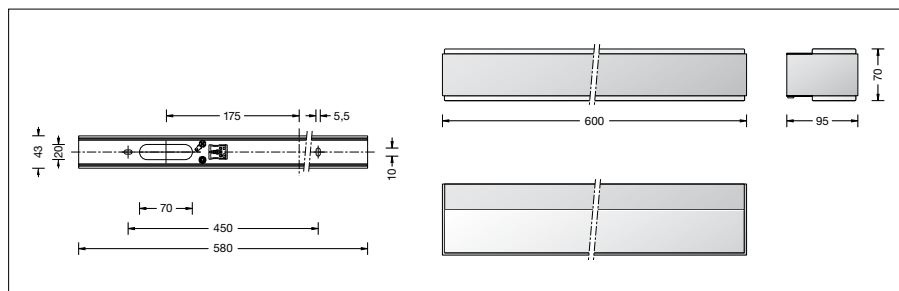

Product description

Luminaire made of Aluminium, finish white enamel
Crystal glass, inside white
2 elongated fixing holes
Width 5,5 mm · 450 mm spacing
1 cable entry 80 × 20 mm
Connection terminal 2.5²
Earth conductor connection
LED power supply unit
220-240 V ~ 0/50-60 Hz
DC 176-276 V
Safety class I
– Safety mark
– Conformity mark
Weight: 3.1 kg

Inrush current

Inrush current: 5 A / 50 μs
Maximum number of luminaires of this type per miniature circuit breaker:
B10A: 30 luminaires
B16A: 50 luminaires
C10A: 52 luminaires
C16A: 85 luminaires

Light technique

Luminaire data for the light planning program DIALux for outdoor lighting, street lighting and indoor lighting as well as luminaire data in EULUMDAT- and IES-format you will find on the BEGA web page www.bega.com.

Lamp

Module connected wattage	16.4 W
Luminaire connected wattage	19.3 W
Rated temperature	$t_a = 25\text{ °C}$
Ambient temperature	$t_{a\text{max}} = 40\text{ °C}$

78 626.1 K3

Module designation	2x LED-0544/830
Colour temperature	3000 K
Colour rendering index	CRI > 80
Module luminous flux	2260 lm
Luminaire luminous flux	1144 lm
Luminaire luminous efficiency	59,3 lm/W

78 626.1 K4

Module designation	2x LED-0544/840
Colour temperature	4000 K
Colour rendering index	CRI > 80
Module luminous flux	2260 lm
Luminaire luminous flux	1144 lm
Luminaire luminous efficiency	59,3 lm/W

Service life · Ambient temperature

Ambient temperature $t_a = 25\text{ °C}$	
LED psu:	> 50,000h
LED module:	200,000h (L80 B50) 50,000h (L90 B50)

Ambient temperature $t_a = 40\text{ °C}$	
LED psu:	50,000h
LED module:	118,000h (L80 B50) 50,000h (L80 B50)

Article No. 78 626.1

LED colour temperature optionally 3000 K or 4000 K
3000 K – Article number + **K3**
4000 K – Article number + **K4**

Optional finishes

- White enamel code number **.1**
- Stainless steel code number **.2**
- Chrome code number **.3**