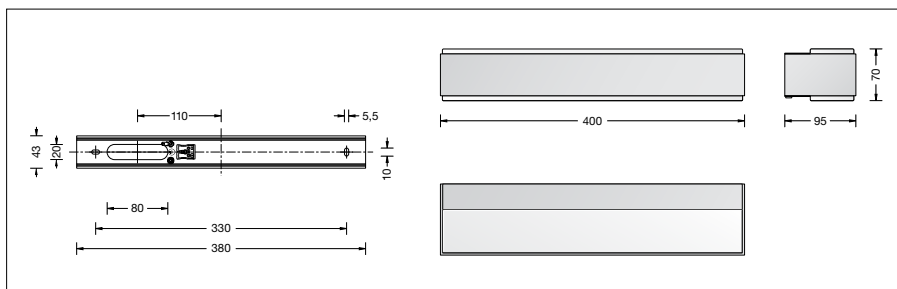

BEGA

78 625.3

Wall luminaire for indoor use

Project · Reference number

Date

Product data sheet

Application

Shielded wall luminaire · indoor luminaire for many lighting tasks in interior applications. The light emits upwards and downwards.

Product description

Luminaire made of aluminium, finish chrome
Crystal glass, inside white
2 elongated fixing holes
Width 5,5 mm · 330 mm spacing
1 cable entry 80 × 20 mm
Connection terminal 2.5[□]
Earth conductor connection
LED power supply unit
220-240 V ~ 0/50-60 Hz
DC 176-276 V
Safety class I
– Safety mark
– Conformity mark
Weight: 2.2 kg

Inrush current

Inrush current: 5 A / 50 μs
Maximum number of luminaires of this type per miniature circuit breaker:
B10A: 30 luminaires
B16A: 50 luminaires
C10A: 52 luminaires
C16A: 85 luminaires

Lamp

Module connected wattage 10.4 W
Luminaire connected wattage 12.8 W
Rated temperature $t_a = 25\text{ °C}$
Ambient temperature $t_{a\text{ max}} = 50\text{ °C}$

78 625.3 K3

Module designation 2x LED-0551/930
Colour temperature 3000 K
Colour rendering index CRI > 90
Module luminous flux 1590 lm
Luminaire luminous flux 772 lm
Luminaire luminous efficiency 60,3 lm/W

78 625.3 K4

Module designation 2x LED-0551/940
Colour temperature 4000 K
Colour rendering index CRI > 90
Module luminous flux 1710 lm
Luminaire luminous flux 783 lm
Luminaire luminous efficiency 61,2 lm/W

Service life of the LED

Ambient temperature $t_a = 25\text{ °C}$
– at 190,000h: L70B50

max. ambient temperature $t_a = 50\text{ °C}$
– at 170,000h: L70B50

Light technique

Luminaire data for the light planning program DIALux for outdoor lighting, street lighting and indoor lighting as well as luminaire data in EULUMDAT- and IES-format you will find on the BEGA web page www.bega.com.

Article No. 78 625.3

LED colour temperature optionally 3000 K or 4000 K
3000 K – Article number + **K3**
4000 K – Article number + **K4**

Optional finishes

- White enamel code number **.1**
- Stainless steel code number **.2**
- Chrome code number **.3**