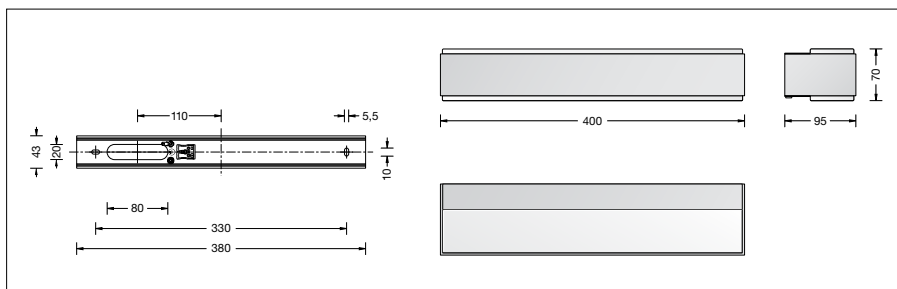

BEGA

78 625.2

Wall luminaire for indoor use

Project · Reference number

Date

Product data sheet

Application

Shielded wall luminaire · indoor luminaire for many lighting tasks in interior applications. The light emits upwards and downwards.

Product description

Luminaire made of aluminium, finish stainless steel
Crystal glass, inside white
2 elongated fixing holes
Width 5,5 mm · 330 mm spacing
1 cable entry 80 × 20 mm
Connection terminal 2.5[□]
Earth conductor connection
LED power supply unit
220-240 V ~ 0/50-60 Hz
DC 176-276 V
Safety class I
– Safety mark
– Conformity mark
Weight: 2.2 kg

Inrush current

Inrush current: 5 A / 50 μs
Maximum number of luminaires of this type per miniature circuit breaker:
B10A: 30 luminaires
B16A: 50 luminaires
C10A: 52 luminaires
C16A: 85 luminaires

Lamp

Module connected wattage 10.4 W
Luminaire connected wattage 12.8 W
Rated temperature $t_a = 25\text{ °C}$
Ambient temperature $t_{a\text{ max}} = 50\text{ °C}$

78 625.2 K3

Module designation 2x LED-0551/930
Colour temperature 3000 K
Colour rendering index CRI > 90
Module luminous flux 1590 lm
Luminaire luminous flux 772 lm
Luminaire luminous efficiency 60,3 lm/W

78 625.2 K4

Module designation 2x LED-0551/940
Colour temperature 4000 K
Colour rendering index CRI > 90
Module luminous flux 1710 lm
Luminaire luminous flux 783 lm
Luminaire luminous efficiency 61,2 lm/W

Service life of the LED

Ambient temperature $t_a = 25\text{ °C}$
– at 190,000h: L70B50

max. ambient temperature $t_a = 50\text{ °C}$
– at 170,000h: L70B50

Light technique

Luminaire data for the light planning program DIALux for outdoor lighting, street lighting and indoor lighting as well as luminaire data in EULUMDAT- and IES-format you will find on the BEGA web page www.bega.com.

Article No. 78 625.2

LED colour temperature optionally 3000 K or 4000 K
3000 K – Article number + **K3**
4000 K – Article number + **K4**

Optional finishes

- White enamel code number **.1**
- Stainless steel code number **.2**
- Chrome code number **.3**