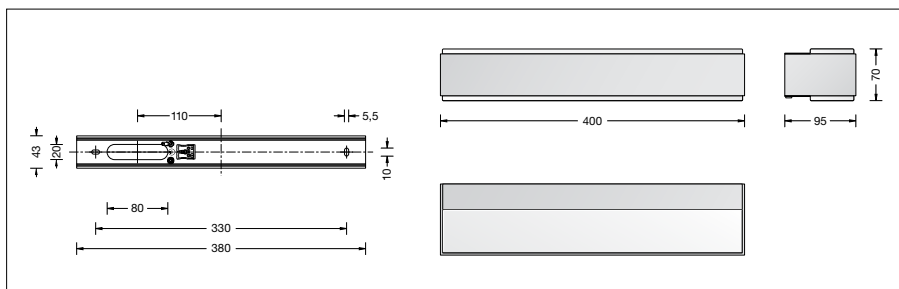

BEGA

78 625.1

Wall luminaire for indoor use

Project · Reference number

Date

Product data sheet

Application

Shielded wall luminaire · indoor luminaire for many lighting tasks in interior applications. The light emits upwards and downwards.

Product description

Luminaire made of Aluminium, finish white enamel
Crystal glass, inside white
2 elongated fixing holes
Width 5,5 mm · 330 mm spacing
1 cable entry 80 × 20 mm
Connection terminal 2.5[□]
Earth conductor connection
LED power supply unit
220-240 V ~ 0/50-60 Hz
DC 176-276 V
Safety class I
– Safety mark
– Conformity mark
Weight: 2.2 kg

Inrush current

Inrush current: 5 A / 50 μs
Maximum number of luminaires of this type per miniature circuit breaker:
B10A: 30 luminaires
B16A: 50 luminaires
C10A: 52 luminaires
C16A: 85 luminaires

Lamp

Module connected wattage 10.4 W
Luminaire connected wattage 12.8 W
Rated temperature $t_a = 25\text{ °C}$
Ambient temperature $t_{a\text{ max}} = 50\text{ °C}$

78 625.1 K3

Module designation 2x LED-0551/930
Colour temperature 3000 K
Colour rendering index CRI > 90
Module luminous flux 1590 lm
Luminaire luminous flux 772 lm
Luminaire luminous efficiency 60,3 lm/W

78 625.1 K4

Module designation 2x LED-0551/940
Colour temperature 4000 K
Colour rendering index CRI > 90
Module luminous flux 1710 lm
Luminaire luminous flux 783 lm
Luminaire luminous efficiency 61,2 lm/W

Service life of the LED

Ambient temperature $t_a = 25\text{ °C}$
– at 190,000h: L70B50

max. ambient temperature $t_a = 50\text{ °C}$
– at 170,000h: L70B50

Light technique

Luminaire data for the light planning program DIALux for outdoor lighting, street lighting and indoor lighting as well as luminaire data in EULUMDAT- and IES-format you will find on the BEGA web page www.bega.com.

Article No. 78 625.1

LED colour temperature optionally 3000 K or 4000 K
3000 K – Article number + **K3**
4000 K – Article number + **K4**

Optional finishes

- White enamel code number **.1**
- Stainless steel code number **.2**
- Chrome code number **.3**