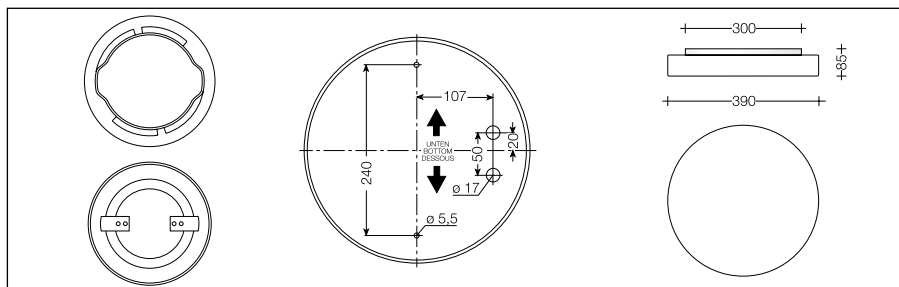

Lamps

2 Compact fluorescent lamps
TC-TELI 26 W · GX 24 q-3

Osram: Dulux T/E... 26 W   1800 lm
Philips: PL-T TOP 26 W / 4p   1800 lm

Please note the lamp manufacturers' operating instructions.