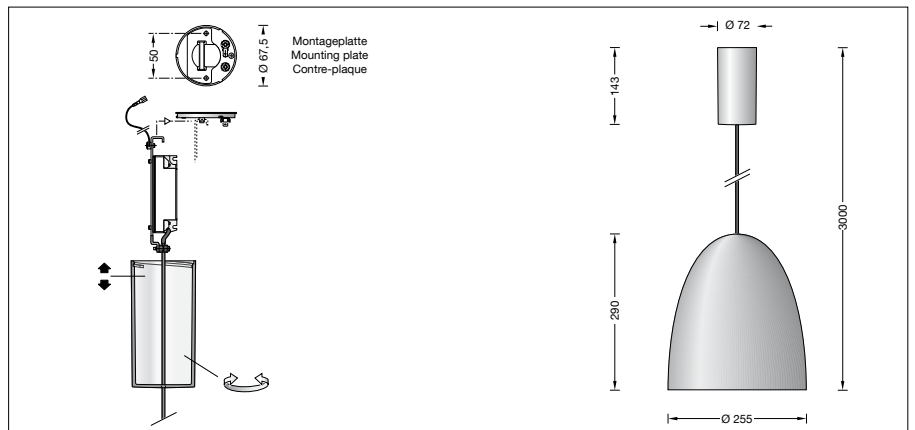

Product description

LED pendant luminaire »STUDIO LINE«
Aluminium luminaire housing,
velvet black enamel finish,
inside hue matt copper
Hand-blown opal glass, with screw neck
Black flex suspension $2 \times 0,5$ □
with 1 steel messenger wire
Overall length of luminaire ~3000 mm
Connecting terminals 1,5 □
Earth conductor terminal
2-pole connecting terminal for digital control
LED power supply unit inside canopy
220-240 V $\sim$ 0/50-60 Hz
DALI controllable
A basic isolation exists between power cable and control line
Safety class I
– Safety mark
– Conformity mark
Weight: 2.4 kg

Inrush current

Inrush current: 21 A / 18.2 μ s
Maximum number of luminaires of this type per miniature circuit breaker:
B10A: 50 luminaires
B16A: 50 luminaires
C10A: 50 luminaires
C16A: 50 luminaires

Lamp

Module connected wattage	17.7 W
Luminaire connected wattage	21.6 W
Rated temperature	$t_a = 25$ °C
Ambient temperature	$t_{a \max} = 45$ °C

Module designation	LED-0327/930
Colour temperature	3000 K
Colour rendering index	$R_a > 90$
Module luminous flux	2745 lm
Luminaire luminous flux	770 lm
Luminaire luminous efficiency	35,6 lm/W

Lifetime of the LED

Ambient temperature $t_a = 15$ °C
– at 50,000h: L90B10
– at > 500,000h: L70B50

Ambient temperature $t_a = 25$ °C
– at 50,000h: L90B10
– at > 500,000h: L70B50

max. ambient temperature $t_a = 45$ °C
– at 50,000h: L90B10
– at 300,000h: L70B50

Light technique

Luminaire data for the light planning program DIALux for outdoor lighting, street lighting and indoor lighting as well as luminaire data in EULUMDAT- and IES-format you will find on the BEGA web page www.bega.com.

Article No. 56616.6

Interior colour options
• matt aluminium
• matt brass
• matt copper

Code number **.2**
Code number **.4**
Code number **.6**