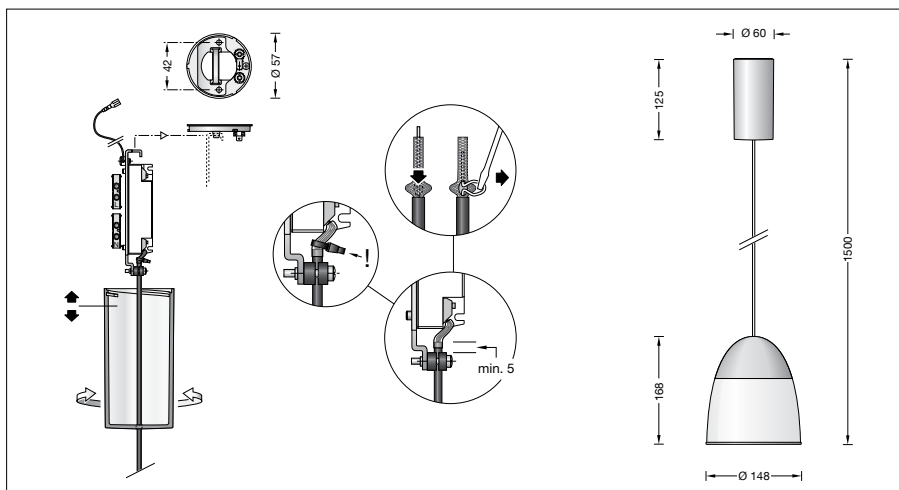

Metal luminaire housing, stainless steel finish
Hand-blown opal glass, satin matt, with screw neck
Mounting plate with 2 fixing holes $\varnothing$ 4.5 mm · 42 mm spacing
Black flex suspension $2 \times 0,5$ □
Overall length of luminaire approx. 1500 mm
Connecting terminals 2.5 □
Earth conductor connection
LED power supply unit inside canopy
220-240 V $\sim$ 0/50-60 Hz
Safety class I
– Safety mark
– Conformity mark
Weight: 1.5 kg

Inrush current

Inrush current: 27 A / 250 μ s
Maximum number of luminaires of this type per miniature circuit breaker:
B 10A: 17 luminaires
B 16A: 27 luminaires
C 10A: 28 luminaires
C 16A: 45 luminaires

Light technique

Luminaire data for the light planning program DIALux for outdoor lighting, street lighting and indoor lighting as well as luminaire data in EULUMDAT- and IES-format you will find on the BEGA web page www.bega.com.

Lamp

Module connected wattage	8.7 W
Luminaire connected wattage	10.6 W
Rated temperature	$t_a = 25$ °C
Ambient temperature	$t_{a \max} = 45$ °C

56 576.2 K3

Module designation	LED-0505/930
Colour temperature	3000 K
Colour rendering index	CRI > 90
Module luminous flux	1410 lm
Luminaire luminous flux	1046 lm
Luminaire luminous efficiency	98,7 lm/W

56 576.2 K4

Module designation	LED-0505/940
Colour temperature	4000 K
Colour rendering index	CRI > 90
Module luminous flux	1490 lm
Luminaire luminous flux	1105 lm
Luminaire luminous efficiency	104,2 lm/W

Service life of the LED

Ambient temperature $t_a = 25$ °C
– at > 500,000h: L70B50

max. ambient temperature $t_a = 45$ °C
– at 213,000h: L70B50

Article No. 56 576.2

LED colour temperature optionally 3000K or 4000K
3000 K – Article number + **K3**
4000 K – Article number + **K4**

Optional finishes

- White enamel
- Stainless steel
- Polished aluminium

code number **.1**
code number **.2**
code number **.3**