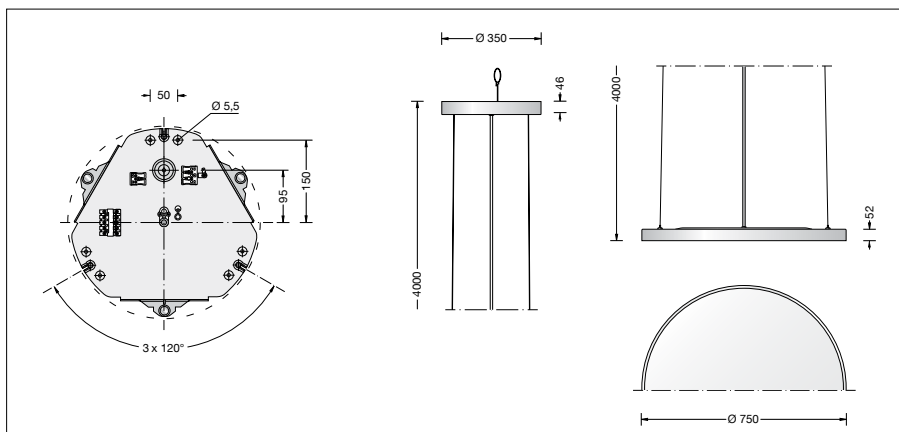

Metal luminaire housing and 3 steel suspension wires.

Product description

Aluminium luminaire housing and metal canopy, stainless steel finish

Crystal glass, inside white

Silicone gasket

Silvergray flex suspension, semi-matt

4 × 2,5[□]

steel wire suspension

Overall length of luminaire approx. 4000 mm

Connecting terminal 2.5[□]

with plug connection

Earth conductor connection

2-pole connecting terminal for digital control

LED power supply unit

220-240 V $\sim$ 0/50-60 Hz

DC 176-276 V

During DC operation the LED power is reduced to 15%

DALI controllable

A basic isolation exists between power cable and control line

Safety class I

CE – Conformity mark

Weight: 26.0 kg

Inrush current

Inrush current: 52 A / 200 μ s

Maximum number of luminaires of this type per miniature circuit breaker:

B 10A: 6 luminaires

B 16A: 10 luminaires

Lamp

Module connected wattage 104 W

Luminaire connected wattage 116 W

Rated temperature $t_a = 25$ °C

Ambient temperature $t_{a,max} = 40$ °C

56 570.2 K3

Module designation 8x LED-0845/930

Colour temperature 3000 K

Colour rendering index CRI > 90

Module luminous flux 17400 lm

Luminaire luminous flux 10271 lm

Luminaire luminous efficiency 88,5 lm/W

56 570.2 K4

Module designation 8x LED-0845/930

Colour temperature 4000 K

Colour rendering index CRI > 90

Module luminous flux 17960 lm

Luminaire luminous flux 10602 lm

Luminaire luminous efficiency 91,4 lm/W

Service life of the LED

Ambient temperature $t_a = 25$ °C
– at > 500,000h: L 70 B 50

max. ambient temperature $t_a = 40$ °C
– at 245,000h: L 70 B 50

Article No. 56 570.2

LED colour temperature optionally 3000 K or 4000 K

3000 K – Article number + **K3**

4000 K – Article number + **K4**

Optional finishes

- White enamel
- Stainless steel
- Chrome

code number **.1**

code number **.2**

code number **.3**