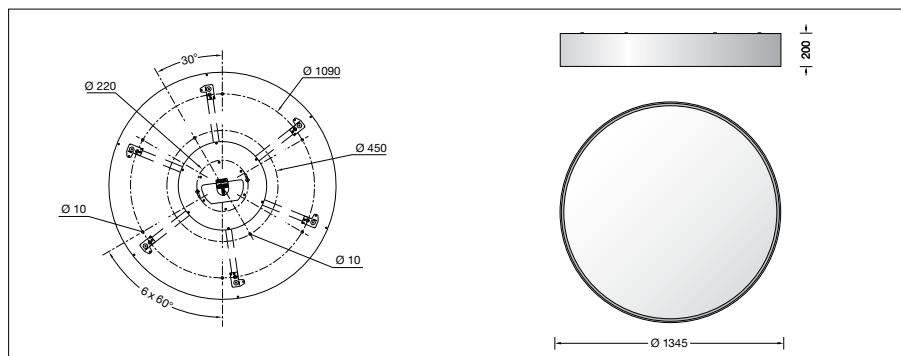

Inrush current

Inrush current: 59 A / 165 μ s
Maximum number of luminaires of this
type per miniature circuit breaker:
B10A: 5 luminaires
B16A: 9 luminaires
C10A: 9 luminaires
C16A: 16 luminaires

Light technique

Luminaire data for the light planning program
DIALux for outdoor lighting, street lighting and
indoor lighting as well as luminaire data in
EULUMDAT- and IES-format you will find on the
BEGA web page www.bega.com.

Lamp

Module connected wattage	121.6 W
Luminaire connected wattage	138.2 W
Rated temperature	$t_a = 25$ °C
Ambient temperature	$t_{a \max} = 40$ °C

50 795.2 K3

Module designation	8 x LED-0690/930
Colour temperature	3000 K
Colour rendering index	CRI > 90
Module luminous flux	20320 lm
Luminaire luminous flux	16203 lm
Luminaire luminous efficiency	117,2 lm/W

Service life · Ambient temperature

Rated temperature $t_a = 25$ °C	
LED psu:	> 50,000 h
LED module:	> 200,000 h (L.80 B.50) 50,000 h (L.90 B.50)
Ambient temperature $t_{a \max} = 40$ °C (100 %)	
LED psu:	50,000 h
LED module:	> 200,000 h (L.80 B.50) 50,000 h (L.90 B.50)

Article No. 50 795.2

Interior colour options

- white Code number **.1**
- matt aluminium Code number **.2**
- matt brass Code number **.4**
- matt copper Code number **.6**