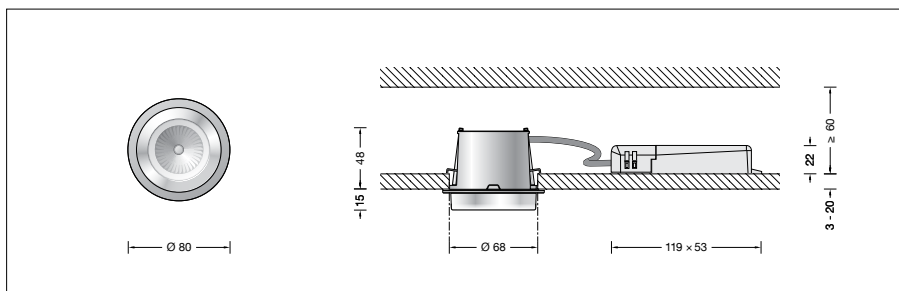

Product description

Recessed ceiling luminaire »ACCENTA«
Die-cast aluminium housing
Crystal glass, partially satin matt inside
Reflector of anodised pure aluminium
Ceiling frame ring brass finish
Recessed opening $\varnothing$ 68 mm
Recessed depth required 60 mm
Fixing is achieved by using 2 adjustable
wedge-shaped claws
Connecting terminal for digital control
External LED power supply unit
220-240 V $\sim$ 0/50-60 Hz
DALI controllable
A basic isolation exists between power cable
and control line
Safety class II
CE – Conformity mark
Weight: 0.4 kg

Light technique

Luminaire data for the light planning program
DIALux for outdoor lighting, street lighting and
indoor lighting as well as luminaire data in
EULUMDAT- and IES-format you will find on the
BEGA web page www.bega.com.

Lamp

Module connected wattage	8.5 W
Luminaire connected wattage	10.2 W
Rated temperature	$t_a = 25 \text{ }^\circ\text{C}$
Ambient temperature	$t_{a \text{ max}} = 30 \text{ }^\circ\text{C}$

50 711.4 K3

Module designation	LED-0923/930
Colour temperature	3000 K
Colour rendering index	CRI > 90
Module luminous flux	1200 lm
Luminaire luminous flux*	640 lm
Luminaire luminous efficiency*	62,7 lm/W

50 711.4 K2

Module designation	LED-0923/927
Colour temperature	2700 K
Colour rendering index	CRI > 90
Module luminous flux	1155 lm
Luminaire luminous flux*	616 lm
Luminaire luminous efficiency*	60,4 lm/W

* preliminary data

Service life of the LED

Ambient temperature $t_a = 25 \text{ }^\circ\text{C}$
– at 200,000h: L70B50
max. ambient temperature $t_a = 30 \text{ }^\circ\text{C}$
– at 180,000h: L70B50

Article No. 50 711.4

Colour temperature 3000 K.
Also available with 2700 K on request.
3000 K – article number + **K3**
2700 K – article number + **K2**

Trim ring optionally available in:

- Metal, white Code number **.1**
- Stainless steel Code number **.2**
- Polished stainless steel Code number **.3**
- Brass Code number **.4**