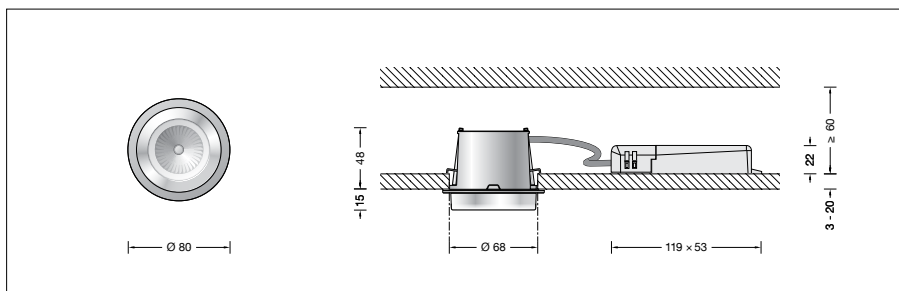

Recessed ceiling luminaire »ACCENTA«
Die-cast aluminium housing
Crystal glass, partially satin matt inside
Reflector of anodised pure aluminium
Ceiling cover ring polished stainless steel
Recessed opening $\varnothing$ 68 mm
Recessed depth required 60 mm
Fixing is achieved by using 2 adjustable
wedge-shaped claws
Connecting terminal for digital control
External LED power supply unit
220-240 V $\sim$ 0/50-60 Hz
DALI controllable
A basic isolation exists between power cable
and control line
Safety class II
CE – Conformity mark
Weight: 0.4 kg

Light technique

Luminaire data for the light planning program
DIALux for outdoor lighting, street lighting and
indoor lighting as well as luminaire data in
EULUMDAT- and IES-format you will find on the
BEGA web page www.bega.com.

Lamp

Module connected wattage	8.5 W
Luminaire connected wattage	10.2 W
Rated temperature	$t_a = 25 \text{ }^\circ\text{C}$
Ambient temperature	$t_{a \text{ max}} = 30 \text{ }^\circ\text{C}$

50 711.3 K3

Module designation	LED-0923/930
Colour temperature	3000 K
Colour rendering index	CRI > 90
Module luminous flux	1200 lm
Luminaire luminous flux*	640 lm
Luminaire luminous efficiency*	62,7 lm/W

50 711.3 K2

Module designation	LED-0923/927
Colour temperature	2700 K
Colour rendering index	CRI > 90
Module luminous flux	1155 lm
Luminaire luminous flux*	616 lm
Luminaire luminous efficiency*	60,4 lm/W

* preliminary data

Service life of the LED

Ambient temperature $t_a = 25 \text{ }^\circ\text{C}$
– at 200,000h: L70B50
max. ambient temperature $t_a = 30 \text{ }^\circ\text{C}$
– at 180,000h: L70B50

Article No. 50 711.3

Colour temperature 3000 K.
Also available with 2700 K on request.
3000 K – article number + **K3**
2700 K – article number + **K2**

Trim ring optionally available in:

- Metal, white Code number **.1**
- Stainless steel Code number **.2**
- Polished stainless steel Code number **.3**
- Brass Code number **.4**