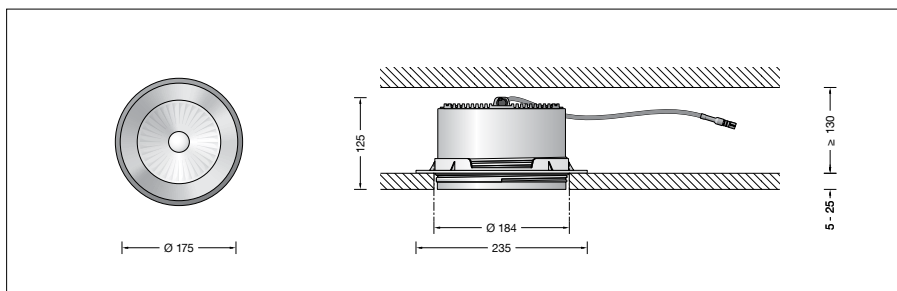

Date

Product data sheet

Application

Recessed LED-ceiling luminaire · indoor luminaire with symmetrical wide beam light distribution for connection to external LED power supply unit. For flush installation in indoor suspended ceilings of 5-25 mm thickness.

Product description

LED recessed luminaire without power supply unit
Luminaire housing made of cast aluminium
The recessed housing is made of glass fibre reinforced synthetic material
Centre-plate made of rigid polystyrene foam
Trim ring,
Enamel, velvet black
Reflector made of pure anodised aluminium
Inside hue matt brass
Recessed opening $\varnothing$ 184 mm
Recessed depth required 130 mm
1 connecting cable with strain relief and plug connector system for BEGA power supply unit, on/off or DALI
Safety class III

CE – Conformity mark
Weight: 1.2 kg

Lighting technology

Half beam angle 40°
Luminaire data for the light planning program DIALux for outdoor lighting, street lighting and indoor lighting, as well as luminaire data in EULUMDAT and IES format are available on the BEGA website at www.bega.com.

Lamp

Module connected wattage	17.2 W
Luminaire connected wattage	20 W
Rated temperature	$t_a = 25$ °C
Ambient temperature	$t_{a \max} = 40$ °C

50 686.4 K3

Module designation	LED-0785/930
Colour temperature	3000 K
Colour rendering index	CRI > 90
Module luminous flux	2655 lm
Luminaire luminous flux	1731 lm
Luminaire luminous efficiency	86,5 lm/W

Accessories

Power supply units for LED luminaires
220-240 V · 0/50-60 Hz with strain relief and plug connector system.

13 144 Power supply unit on/off

13 170 Power supply unit DALI

The power supply units are only suitable for the operation of one LED luminaire.

For the accessories a separate instructions for use can be provided upon request.

Article No. 50 686.4

Interior colour options

- matt aluminium
- matt brass
- matt copper

Code number **.2**

Code number **.4**

Code number **.6**