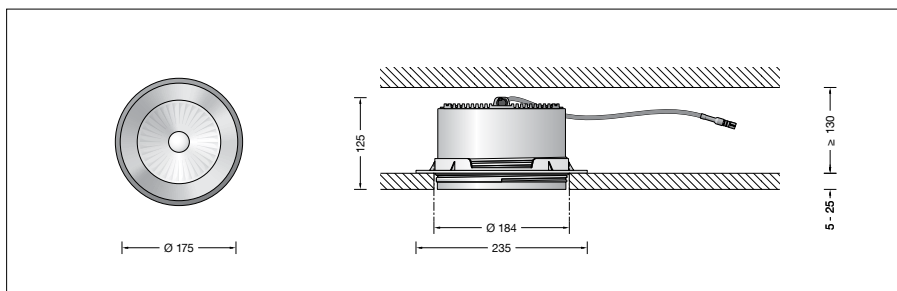

Recessed LED-ceiling luminaire · indoor luminaire with symmetrical wide beam light distribution for connection to external LED power supply unit. For flush installation in indoor suspended ceilings of 5-25 mm thickness.

Product description

LED recessed luminaire without power supply unit
Luminaire housing made of cast aluminium
The recessed housing is made of glass fibre reinforced synthetic material
Centre-plate made of rigid polystyrene foam
Trim ring,
Enamel, velvet black
Reflector made of pure anodised aluminium
Inside hue aluminium matt
Recessed opening $\varnothing$ 184 mm
Recessed depth required 130 mm
1 connecting cable with strain relief and plug connector system for BEGA power supply unit, on/off or DALI
Safety class III
CE – Conformity mark
Weight: 1.2 kg

Lighting technology

Half beam angle 35°
Luminaire data for the light planning program DIALux for outdoor lighting, street lighting and indoor lighting, as well as luminaire data in EULUMDAT and IES format are available on the BEGA website at www.bega.com.

Lamp

Module connected wattage	17.2 W
Luminaire connected wattage	20 W
Rated temperature	$t_a = 25^\circ\text{C}$
Ambient temperature	$t_{a\text{max}} = 40^\circ\text{C}$

50 686.2 K3

Module designation	LED-0785/930
Colour temperature	3000 K
Colour rendering index	CRI > 90
Module luminous flux	2655 lm
Luminaire luminous flux	1861 lm
Luminaire luminous efficiency	93 lm/W

Accessories

Power supply units for LED luminaires
220-240 V · 0/50-60 Hz with strain relief and plug connector system.

1. **13 144** Power supply unit on/off
   13 170 Power supply unit DALI

The power supply units are only suitable for the operation of one LED luminaire.

For the accessories a separate instructions for use can be provided upon request.

Article No. 50 686.2

1. Interior colour options
2. matt aluminium
   - matt brass
   - matt copper

Code number **.2**
Code number **.4**
Code number **.6**