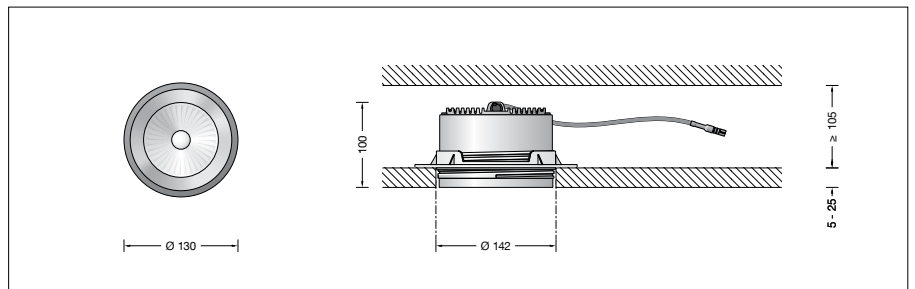

Product description

LED recessed luminaire without power supply unit
Luminaire housing made of cast aluminium
The recessed housing is made of glass fibre reinforced synthetic material
Centre-plate made of rigid polystyrene foam
Trim ring,
Enamel, velvet white
Reflector made of pure anodised aluminium
Inside hue matt copper
Recessed opening $\varnothing$ 142 mm
Recessed depth required 105 mm
1 connecting cable with strain relief and plug connector system for BEGA power supply unit, on/off or DALI
Safety class III
CE – Conformity mark
Weight: 0.75 kg

Lighting technology

Half beam angle 43°
Luminaire data for the light planning program DIALux for outdoor lighting, street lighting and interior lighting as well as luminaire data in EULUMDAT and IES format are available on our website www.bega.com.

Lamp

Module connected wattage	11.5 W
Luminaire connected wattage	13.5 W
Rated temperature	$t_a = 25 \text{ }^\circ\text{C}$
Ambient temperature	$t_{a \text{ max}} = 35 \text{ }^\circ\text{C}$

50 682.6 K3

Module designation	LED-0800/930
Colour temperature	3000 K
Colour rendering index	CRI > 90
Module luminous flux	1735 lm
Luminaire luminous flux	1096 lm
Luminaire luminous efficiency	81,2 lm/W

Accessories

Power supply units for LED luminaires
220-240 V · 0/50-60 Hz with strain relief and plug connector system.

13 144 Power supply unit on/off

13 169 Power supply unit DALI

The power supply units are only suitable for the operation of one LED luminaire.

For the accessories a separate instructions for use can be provided upon request.

Article No. 50 682.6

Interior colour options

- matt aluminium
- matt brass
- matt copper

Code number **.2**

Code number **.4**

Code number **.6**