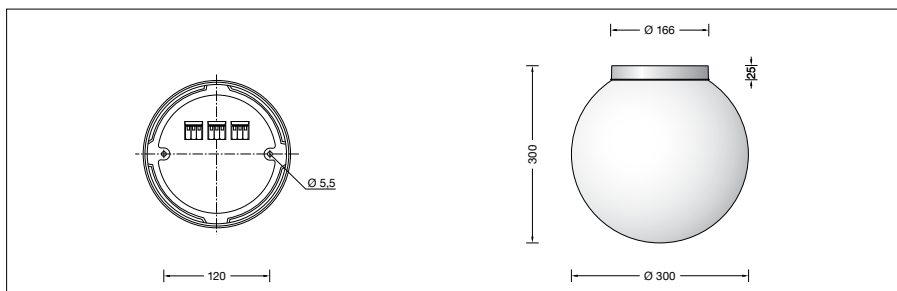

Product description

Luminaire made of aluminium alloy, finish white enamel
 Hand-blown opal glass, satin matt, with screw neck
 2 mounting holes \varnothing 5.4 mm
 Distance apart 120 mm
 The luminaire is suitable for through-wiring.
 Mains cable up to \varnothing 10.5 mm max. 3 x 1.5[□]
 Connecting terminals and earth conductor terminal 2,5[□]
 LED power supply unit
 220-240 V \sim 0/50-60 Hz
 DC 198-280 V
 Safety class I
 Impact strength IK05
 Protection against mechanical impacts < 0.7 joule
 – Safety mark
CE – Conformity mark
 Weight: 3.1 kg

Lamp

Module connected wattage	22 W
Luminaire connected wattage	24.5 W
Rated temperature	$t_a = 25$ °C
Ambient temperature	$t_{a \max} = 25$ °C

50 540 K3

Module designation	4x LED-0884/930
Colour temperature	3000 K
Colour rendering index	CRI > 90
Module luminous flux	3560 lm
Luminaire luminous flux	2695 lm
Luminaire luminous efficiency	110 lm/W

50 540 K4

Module designation	4x LED-0884/940
Colour temperature	4000 K
Colour rendering index	CRI > 90
Module luminous flux	3680 lm
Luminaire luminous flux	2786 lm
Luminaire luminous efficiency	113,7 lm/W