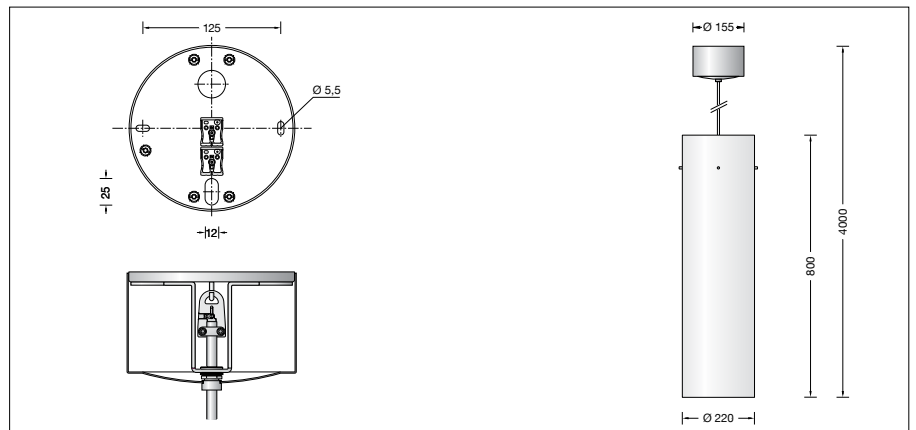

Product description

Metal housing and canopy
White enamel finish
Hand-blown opal glass
Light-diffusing cylinder inside
Mounting plate with 2 elongated holes
Width 5.5 mm · 125 mm spacing
White flex suspension $5 \times 0,75$ □
with 2 steel messenger wires
Overall length of luminaire approx. 4000 mm
Connection terminal 2.5 □
Earth conductor connection
2-pole connecting terminal for digital control
LED power supply unit inside canopy
220-240 V $\sim$ 0/50-60 Hz
DALI controllable
A basic isolation exists between power cable and control line
Safety class I
CE – Conformity mark
Weight: 9.0 kg

Inrush current

Inrush current: 17 A / 200 μ s
Maximum number of luminaires of this type per miniature circuit breaker:
B10A: 9 luminaires
B16A: 15 luminaires
C10A: 15 luminaires
C16A: 25 luminaires

Lamp

Module connected wattage	91.2 W
Luminaire connected wattage	104.8 W
Rated temperature	$t_a = 25$ °C
Ambient temperature	$t_{a \max} = 25$ °C
Service life criteria	50 000 h / L₇₀

50 412 K3

Module designation	12x LED-0857/930
Colour temperature	3000 K
Colour rendering index	CRI > 90
Module luminous flux	15240 lm
Luminaire luminous flux	10921 lm
Luminaire luminous efficiency	104,2 lm/W

50 412 K4

Module designation	12x LED-0857/940
Colour temperature	4000 K
Colour rendering index	CRI > 90
Module luminous flux	16140 lm
Luminaire luminous flux	11566 lm
Luminaire luminous efficiency	110,4 lm/W

Service life of the LED

max. ambient temperature $t_a = 25$ °C
– at null: L 70 B 50

Article No. 50 412

LED colour temperature optionally 3000 K or 4000 K
3000 K – Article number + **K3**
4000 K – Article number + **K4**

Finish options

- Enamel, white
- Chrome

Code number **.1**
Code number **.3**