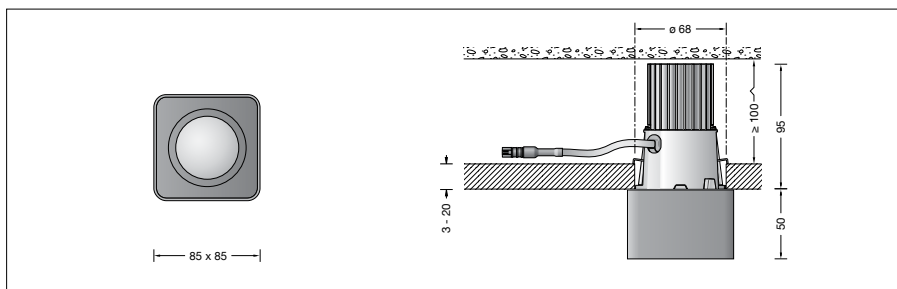

without power supply unit

Aluminium housing shield,
velvet black enamel finish
Inside hue matt copper
Light-diffusing silicone lens
Reflector of anodised pure aluminium
Fixing is achieved by using 2 adjustable wedge-shaped claws
1 connecting cable with strain relief and plug connector system for BEGA power supply unit, on/off or DALI
Safety class III
CE – Conformity mark
Weight: 0.4 kg

Accessories

Power supply units for LED luminaires
220-240 V · 0/50-60 Hz with strain relief and plug connector system.

13 144 Power supply unit on/off

13 169 Power supply unit DALI

The power supply units are only suitable for the operation of one LED luminaire.

For the accessories a separate instructions for use can be provided upon request.

Lighting technology

Half beam angle 48°

Luminaire data for the light planning program DIALux for outdoor lighting, street lighting and interior lighting as well as luminaire data in EULUMDAT and IES format are available on our website www.bega.com.

Lamp

Module connected wattage	12.3 W
Luminaire connected wattage	14.3 W
Rated temperature	$t_a = 25\text{ °C}$
Ambient temperature	$t_{a\text{max}} = 25\text{ °C}$

50 253.6 K3

Module designation	LED-0423/930
Colour temperature	3000 K
Colour rendering index	CRI > 90
Module luminous flux	1640 lm
Luminaire luminous flux*	676 lm
Luminaire luminous efficiency*	47,3 lm/W

* preliminary data

Service life of the LED

max. ambient temperature $t_a = 25\text{ °C}$
– at 160,000 h: L70B50

Article No. 50 253.6

Interior colour options

- matt aluminium
- matt brass
- matt copper

Code number **.2**

Code number **.4**

Code number **.6**