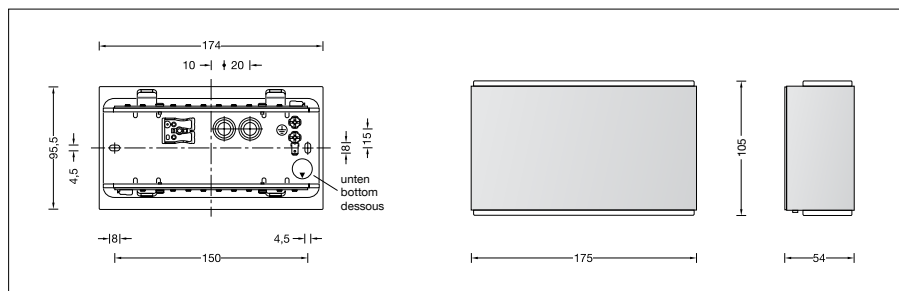

The light emits upwards and downwards.

Product description

Die-cast zinc luminaire housing,

finish white enamel

Crystal glass, inside white

2 elongated fixing holes

Width 4.5 mm · 150 mm spacing

2 cable entries for through-wiring for mains

Module designation 2x LED-0518/940

Colour temperature 4000 K

Colour rendering index CRI > 90

Module luminous flux 1690 lm

Luminaire luminous flux 781 lm

Luminaire luminous efficiency 47 lm/W

Service life of the LED