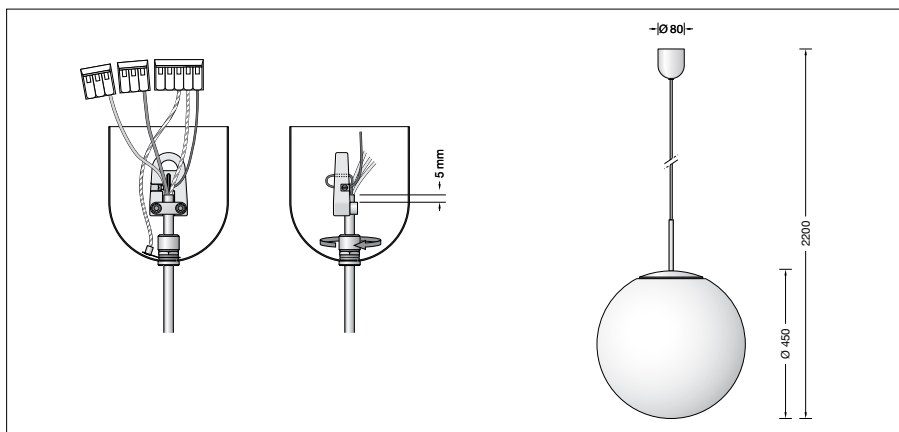

BEGA

45 490.4 P

Pendant luminaire for indoor use

Project · Reference number

Date

Product data sheet

Application

Pendant luminaire · indoor luminaire for free-radiating and uniform light with white synthetic globe and with metal housing.

Product description

Metal housing and canopy, brass finish
White synthetic globe
White flex suspension 3 × 0,75 □ with 1 steel messenger wire
Overall length of luminaire approx. 2200 mm
Connection terminal 2.5□
Earth conductor connection
Lampholder E 27
Safety class I
CE – Conformity mark
Weight: 4.6 kg

Lamps

Luminaire with lampholder E 27
Lamp output max. 150 W

For this luminaire we recommend the following BEGA LED lamps:

1. **13510** LED 7 W · 805 lm · 2700 K
   13548 LED 7 W · 805 lm · 2700 K dimmable
   13512 LED 8 W · 1055 lm · 2700 K
   13564 LED 12 W · 1400 lm · 2700 K
   13565 LED 12 W · 1400 lm · 2700 K dimmable

Detailed technical and lighting data for the lamps can be found in the data sheets on our website.

Article No. 45 490.4 P

Optional finishes

- White enamel
- Stainless steel
- Chrome
- Brass

code number **.1**

code number **.2**

code number **.3**

code number **.4**