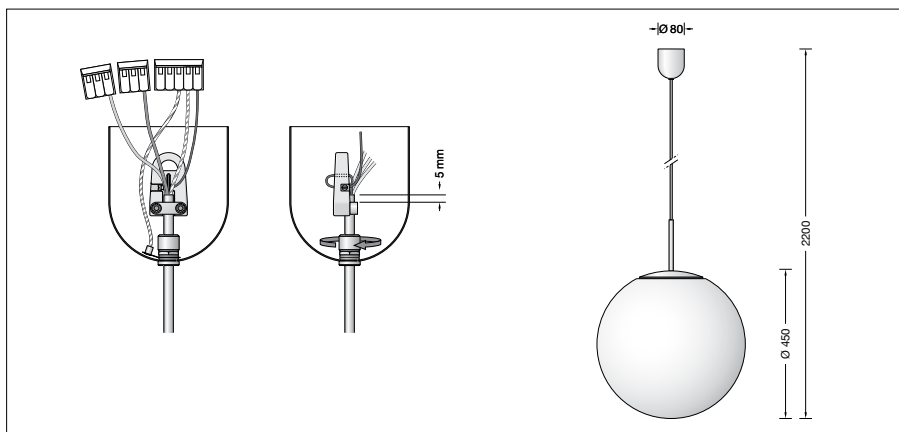

BEGA

45 490.3 P

Pendant luminaire for indoor use

Project · Reference number

Date

Product data sheet

Application

Pendant luminaire · indoor luminaire for free-radiating and uniform light with white synthetic globe and with metal housing.

Product description

Metal housing and canopy, chrome finish
White synthetic globe
Black flex suspension 3×0.75 □ with 1 steel messenger wire
Overall length of luminaire approx. 2200 mm
Connection terminal 2.5[□]
Earth conductor connection
Lampholder E 27
Safety class I
CE – Conformity mark
Weight: 4.6 kg

Lamps

Luminaire with lampholder E 27
Lamp output max. 150 W

For this luminaire we recommend the following BEGA LED lamps:

1. **13510** LED 7 W · 805 lm · 2700 K
   13548 LED 7 W · 805 lm · 2700 K dimmable
   13512 LED 8 W · 1055 lm · 2700 K
   13564 LED 12 W · 1400 lm · 2700 K
   13565 LED 12 W · 1400 lm · 2700 K dimmable

Detailed technical and lighting data for the lamps can be found in the data sheets on our website.

Article No. 45 490.3 P

Optional finishes

- White enamel
- Stainless steel
- Chrome
- Brass

code number **.1**

code number **.2**

code number **.3**

code number **.4**