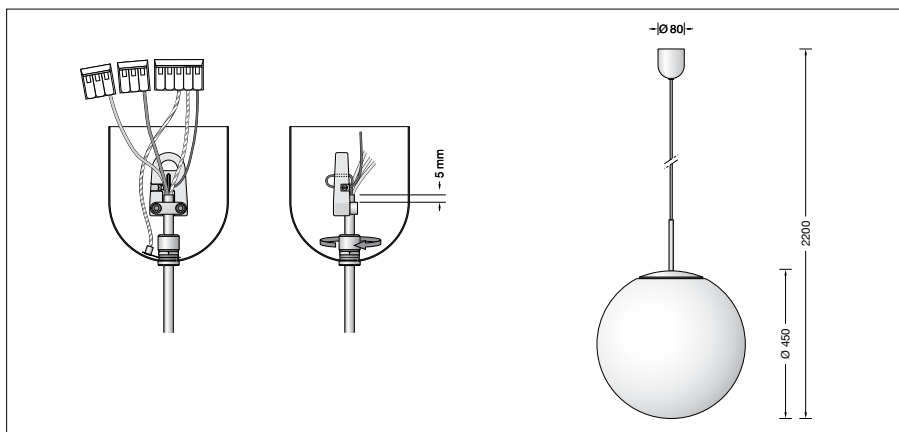

BEGA

45 490.2 P

Pendant luminaire for indoor use

Project · Reference number

Date

Product data sheet

Application

Pendant luminaire · indoor luminaire for free-radiating and uniform light with white synthetic globe and with metal housing.

Product description

Stainless steel fitter and canopy
White synthetic globe
Black flex suspension $3 \times 0.75 \square$
with 1 steel messenger wire
Overall length of luminaire approx. 2200 mm
Connection terminal $2.5 \square$
Earth conductor connection
Lampholder E 27
Safety class I
CE – Conformity mark
Weight: 4.6 kg

Lamps

Luminaire with lampholder E 27
Lamp output max. 150 W

For this luminaire we recommend the following BEGA LED lamps:

1. **13510** LED 7 W · 805 lm · 2700 K
   13548 LED 7 W · 805 lm · 2700 K
   dimmable
   13512 LED 8 W · 1055 lm · 2700 K
   13564 LED 12 W · 1400 lm · 2700 K
   13565 LED 12 W · 1400 lm · 2700 K
   dimmable

Detailed technical and lighting data for the lamps can be found in the data sheets on our website.

Article No. 45 490.2 P

Optional finishes

- White enamel
- Stainless steel
- Chrome
- Brass

code number **.1**

code number **.2**

code number **.3**

code number **.4**