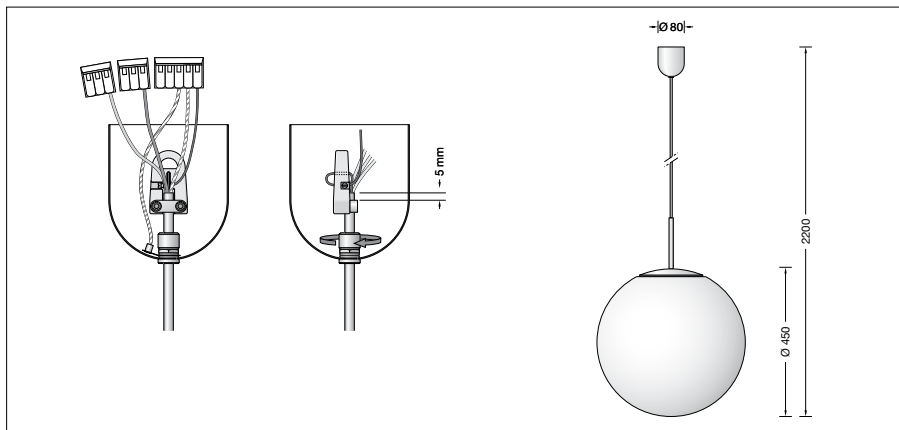

BEGA

45 490.1 P

Pendant luminaire for indoor use

Project · Reference number

Date

Product data sheet

Application

Pendant luminaire · indoor luminaire for free-radiating and uniform light with white synthetic globe and with metal housing.

Product description

Metal housing and canopy
White enamel finish
White synthetic globe
White flex suspension 3 × 0,75 □
with 1 steel messenger wire
Overall length of luminaire approx. 2200 mm
Lampholder E 27
Safety class I
CE – Conformity mark
Weight: 4.6 kg

Lamps

Luminaire with lampholder E 27
Lamp output max. 150 W

For this luminaire we recommend the following BEGA LED lamps:

13510 LED 7 W · 805 lm · 2700 K

13548 LED 7 W · 805 lm · 2700 K
dimmable

13512 LED 8 W · 1055 lm · 2700 K

13564 LED 12 W · 1400 lm · 2700 K

13565 LED 12 W · 1400 lm · 2700 K
dimmable

Detailed technical and lighting data for the lamps can be found in the data sheets on our website.

Article No. 45 490.1 P

Optional finishes

- White enamel
- Stainless steel
- Chrome
- Brass

code number **.1**

code number **.2**

code number **.3**

code number **.4**