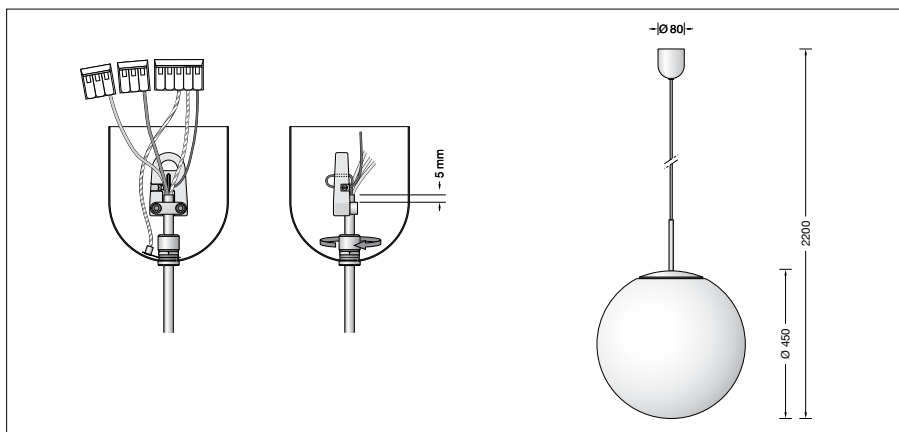

BEGA

45 490.1

Pendant luminaire for indoor use

Project · Reference number

Date

Product data sheet

Application

Pendant luminaire · indoor luminaire for free-radiating and uniform light with hand-blown opal glass, satin matt and metal housing.

Product description

Metal housing and canopy
White enamel finish
Hand-blown opal glass, satin matt
White flex suspension $3 \times 0,75$ □
with 1 steel messenger wire
Overall length of luminaire approx. 2200 mm
Connection terminal 2.5□
Earth conductor connection
Lampholder E 27
Safety class I
CE – Conformity mark
Weight: 4.6 kg

Lamps

Luminaire with lampholder E 27
Lamp output max. 200 W

For this luminaire we recommend the following BEGA LED lamps:

- **13510** LED 7 W · 805 lm · 2700 K
- **13548** LED 7 W · 805 lm · 2700 K
  dimmmable
- **13512** LED 8 W · 1055 lm · 2700 K
- **13564** LED 12 W · 1400 lm · 2700 K
- **13565** LED 12 W · 1400 lm · 2700 K
  dimmmable

Detailed technical and lighting data for the lamps can be found in the data sheets on our website.

Article No. 45 490.1

Optional finishes

- White enamel code number **.1**
- Stainless steel code number **.2**
- Chrome code number **.3**
- Brass code number **.4**

If the article number is followed by a **P**, we can also supply these luminaires in impact-resistant synthetic material.