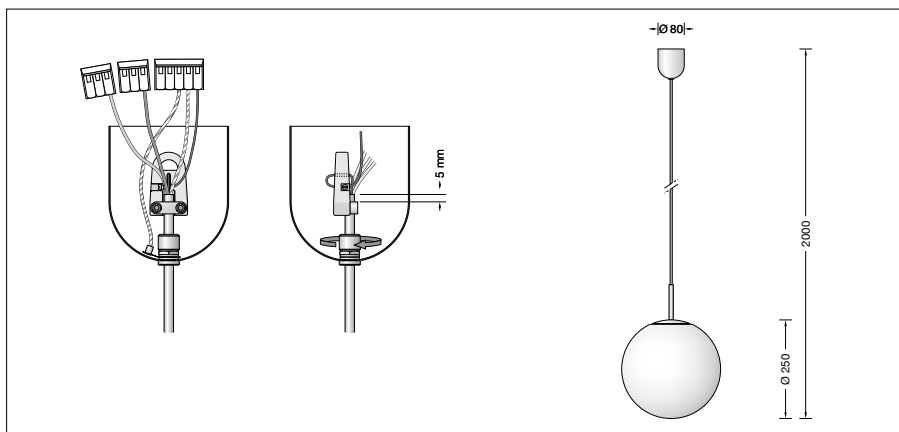

**BEGA****45 486.4 P**

Pendant luminaire for indoor use

Project · Reference number

Date

**Product data sheet****Application**

Pendant luminaire · indoor luminaire for free-radiating and uniform light with white synthetic globe and with metal housing.

**Product description**

Metal luminaire housing and canopy, finish brass  
 White synthetic globe  
 White flex suspension  $3 \times 0,75$  □ with 1 steel messenger wire  
 Overall length of luminaire approx. 2000 mm  
 Connection terminal 2.5 □  
 Earth conductor connection  
 Lampholder E 27  
 Safety class I  
 CE – Conformity mark  
 Weight: 1.5 kg

**Lamps**

Luminaire with lampholder E 27  
 Lamp output max. 75 W

For this luminaire we recommend the following BEGA LED lamps:

**13 510** LED 7 W · 805 lm · 2700 K

**13 548** LED 7 W · 805 lm · 2700 K  
 dimmable

Detailed technical and lighting data for the lamps can be found in the data sheets on our website.

**Article No. 45 486.4 P**

Optional finishes

- White enamel
- Stainless steel
- Chrome
- Brass

code number **.1**code number **.2**code number **.3**code number **.4**