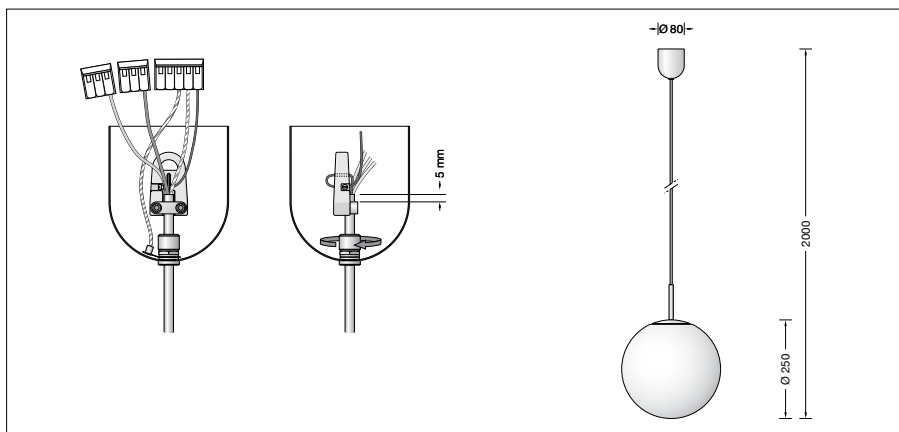

BEGA

45 486.3 P

Pendant luminaire for indoor use

Project · Reference number

Date

Product data sheet

Application

Pendant luminaire · indoor luminaire for free-radiating and uniform light with white synthetic globe and with metal housing.

Product description

Metal luminaire housing and canopy, chrome finish
White synthetic globe
Black flex suspension 3×0.75 □ with 1 steel messenger wire
Overall length of luminaire approx. 2000 mm
Connection terminal 2.5 □
Earth conductor connection
Lampholder E 27
Safety class I
CE – Conformity mark
Weight: 1.5 kg

Lamps

Luminaire with lampholder E 27
Lamp output max. 75 W

For this luminaire we recommend the following BEGA LED lamps:

13 510 LED 7 W · 805 lm · 2700 K
13 548 LED 7 W · 805 lm · 2700 K
dimmable

Detailed technical and lighting data for the lamps can be found in the data sheets on our website.

Article No. 45 486.3 P

Optional finishes

- White enamel
- Stainless steel
- Chrome
- Brass

code number **.1**

code number **.2**

code number **.3**

code number **.4**