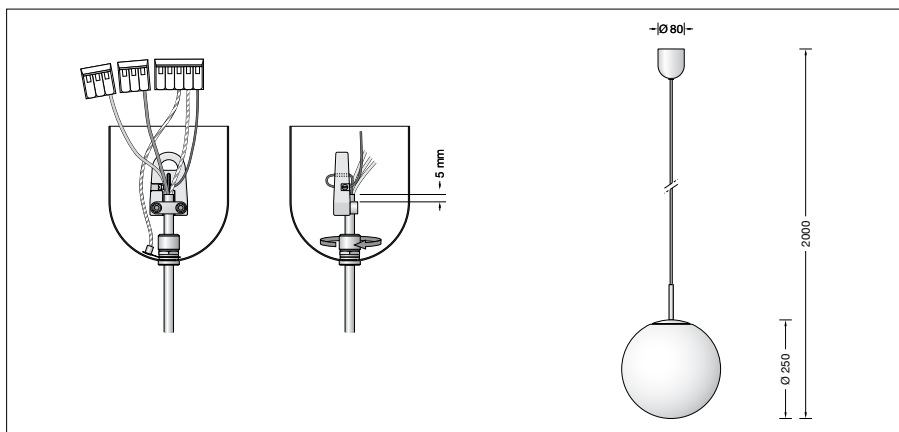

BEGA

45 486.2 P

Pendant luminaire for indoor use

Project · Reference number

Date

Product data sheet

Application

Pendant luminaire · indoor luminaire for free-radiating and uniform light with white synthetic globe and with metal housing.

Product description

Stainless steel luminaire housing and canopy
White synthetic globe
Black flex suspension $3 \times 0.75 \square$
with 1 steel messenger wire
Overall length of luminaire approx. 2000 mm
Connection terminal $2.5 \square$
Earth conductor connection
Lampholder E 27
Safety class I
CE – Conformity mark
Weight: 1.5 kg

Lamps

Luminaire with lampholder E 27
Lamp output max. 75 W

For this luminaire we recommend the following BEGA LED lamps:

13510 LED 7 W · 805 lm · 2700 K
13548 LED 7 W · 805 lm · 2700 K
dimmable

Detailed technical and lighting data for the lamps can be found in the data sheets on our website.

Article No. 45 486.2 P

Optional finishes

- White enamel
- Stainless steel
- Chrome
- Brass

code number **.1**

code number **.2**

code number **.3**

code number **.4**