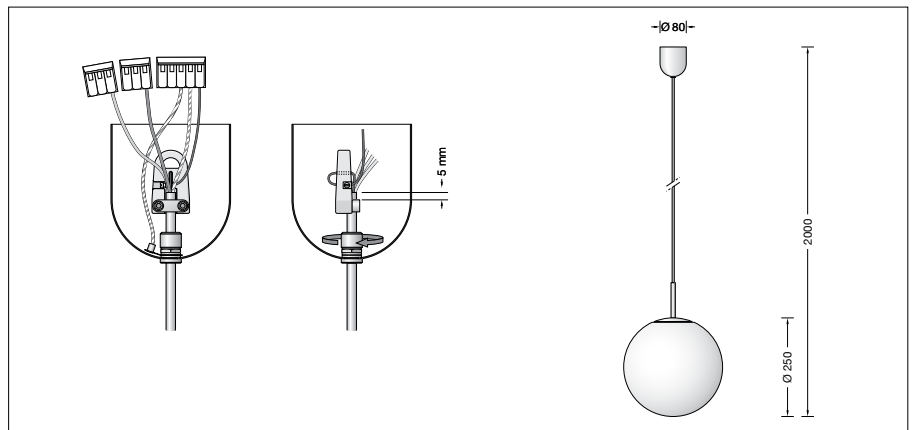

BEGA**45 486.1 P**

Pendant luminaire for indoor use

Project · Reference number

Date

Product data sheet**Application**

Pendant luminaire · indoor luminaire for free-radiating and uniform light with white synthetic globe and with metal housing.

Product description

Metal luminaire housing and canopy, finish white enamel
 White synthetic globe
 White flex suspension $3 \times 0,75$ □ with 1 steel messenger wire
 Overall length of luminaire approx. 2000 mm
 Connection terminal 2.5□
 Earth conductor connection
 Lampholder E 27
 Safety class I
 CE – Conformity mark
 Weight: 1.5 kg

Lamps

Luminaire with lampholder E 27
 Lamp output max. 75 W

For this luminaire we recommend the following BEGA LED lamps:

13 510 LED 7 W · 805 lm · 2700 K

13 548 LED 7 W · 805 lm · 2700 K
 dimmable

Detailed technical and lighting data for the lamps can be found in the data sheets on our website.

**Article No. 45 486.1 P**

Optional finishes

- White enamel
- Stainless steel
- Chrome
- Brass

code number **.1**code number **.2**code number **.3**code number **.4**