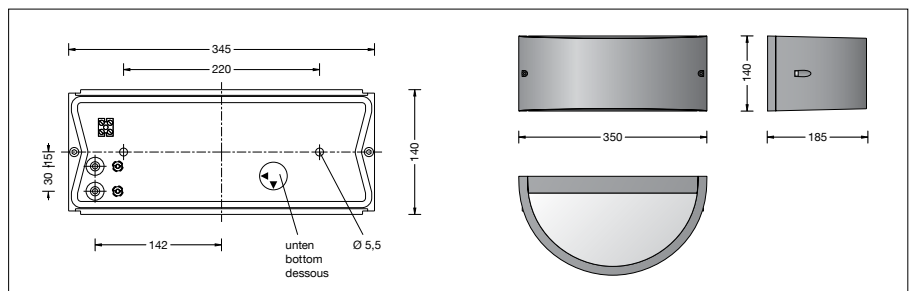

BEGA

33 345

Wall luminaire

Project · Reference number

Date

Product data sheet

Application

Wall luminaire with light emission on two sides.
Fully glare-free light for illuminating wall surfaces
and roadways adjacent to the walls. For interior
and exterior lighting design.

Product description

Luminaire made of aluminium alloy
and stainless steel
Crystal glass coated
Silicone gasket
2 mounting holes $\varnothing$ 5.5 mm
Distance apart 220 mm
2 cable entries for through-wiring of mains
supply cable $\varnothing$ 7-10.5 mm
Connection terminal 2.5²
Earth conductor connection
Lampholder E 27
Safety class I
Protection class IP 65
Dust-tight and protection against water jets
Impact strength IK07
Protection against mechanical
impacts < 2 joule
 – Safety mark
CE – Conformity mark
Weight: 4.1 kg

Lamps

Luminaire with lampholder E 27
Lamp output max. 2 × 60 W

For this luminaire we recommend the following
BEGA LED lamps:

13510 LED 7 W · 805 lm · 2700 K

13548 LED 7 W · 805 lm · 2700 K
dimnable

13584 LED 7 W · 805 lm · 3000 K

13586 LED 7 W · 805 lm · 3000 K
dimnable

Radio-controlled version (Zigbee 3.0):

13555 LED 9 W · 805 lm · 2700 K
dimnable

13556 LED 9 W · 805 lm · 2700-6500 K
dimnable · tunable white

13557 LED 9.5 W · 805 lm · 2700-6500 K
dimnable · tunable white · RGBW

Detailed technical and lighting data for the
lamps can be found in the data sheets on our
website.

Light technique

Luminaire data for the light planning program
DIALux for outdoor lighting, street lighting and
indoor lighting as well as luminaire data in
EULUMDAT- and IES-format you will find on the
BEGA web page www.bega.com.

Article No. 33345

Colour graphite or silver
graphite – article number
silver – article number + **A**

Light distribution