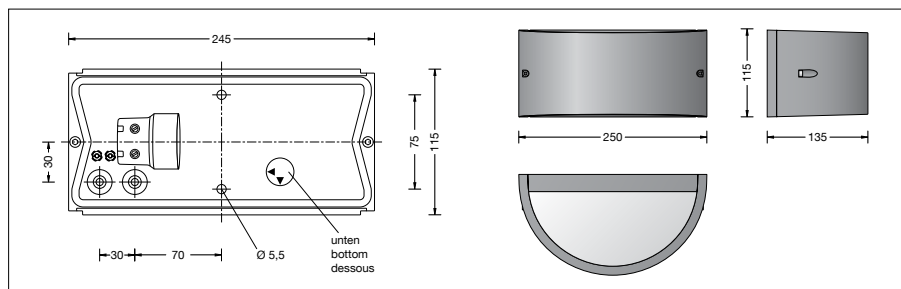

BEGA

33 335

Wall luminaire

Project · Reference number

Date

Product data sheet

Application

Wall luminaire with light emission on two sides.
Fully glare-free light for illuminating wall surfaces
and roadways adjacent to the walls. For interior
and exterior lighting design.

Product description

Luminaire made of aluminium alloy
and stainless steel
BEGA Unidure® coating technology
Crystal glass coated
Silicone gasket
2 mounting holes $\varnothing$ 5.5 mm
Distance apart 75 mm
2 cable entries for through-wiring of mains
supply cable $\varnothing$ 7-10.5 mm
Lampholder terminal 2.5[□]
Earth conductor connection
Lampholder E 27
Safety class I
Protection class IP 65
Dust-tight and protection against water jets
 – Safety mark
CE – Conformity mark
Weight: 2.0 kg

Lamp

Luminaire with lampholder E 27
Lamp output max. 60 W

For this luminaire we recommend the following
BEGA LED lamps:

13510 LED 7 W · 805 lm · 2700 K

13548 LED 7 W · 805 lm · 2700 K
dimmable

13584 LED 7 W · 805 lm · 3000 K

13586 LED 7 W · 805 lm · 3000 K
dimmable

13512 LED 8 W · 1055 lm · 2700 K

13588 LED 8 W · 1055 lm · 3000 K

Radio-controlled version (Zigbee 3.0):

13555 LED 9 W · 805 lm · 2700 K
dimmable

13556 LED 9 W · 805 lm · 2700-6500 K
dimmable · tunable white

13557 LED 9.5 W · 805 lm · 2700-6500 K
dimmable · tunable white · RGBW

Detailed technical and lighting data for the
lamps can be found in the data sheets on our
website.

Light technique

Luminaire data for the light planning program
DIALux for outdoor lighting, street lighting and
indoor lighting as well as luminaire data in
EULUMDAT- and IES-format you will find on the
BEGA web page www.bega.com.

Article No. 33335

Colour graphite or silver
graphite – article number
silver – article number + **A**

Light distribution