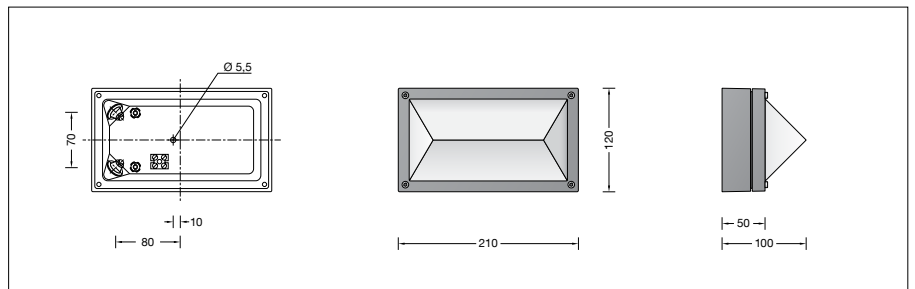

Product description

Luminaire made of aluminium alloy and stainless steel
BEGA Unidure® coating technology
Crystal glass with optical structure
1 fixing hole $\varnothing$ 5.5 mm
2 cable entries for through-wiring of mains supply cable $\varnothing$ 7-10.5 mm
Connection terminal 2.5²
Earth conductor connection
Lampholder E 27
Safety class I
Protection class IP 65
Dust-tight and protection against water jets
Impact strength IK07
Protection against mechanical impacts < 2 joule
 – Safety mark
 – Conformity mark
Weight: 1.2 kg

Lamp

Luminaire with lampholder E 27
Lamp output max. 60 W

For this luminaire we recommend the following BEGA LED lamps:

13510 LED 7 W · 805 lm · 2700 K

13548 LED 7 W · 805 lm · 2700 K
dimnable

13584 LED 7 W · 805 lm · 3000 K

13586 LED 7 W · 805 lm · 3000 K
dimnable

13512 LED 8 W · 1055 lm · 2700 K

13564 LED 12 W · 1400 lm · 2700 K

13565 LED 12 W · 1400 lm · 2700 K
dimnable

13588 LED 8 W · 1055 lm · 3000 K

13590 LED 12 W · 1400 lm · 3000 K

13592 LED 12 W · 1400 lm · 3000 K
dimnable

Radio-controlled version (Zigbee 3.0):

13555 LED 9 W · 805 lm · 2700 K
dimnable

13556 LED 9 W · 805 lm · 2700-6500 K
dimnable · tunable white

13557 LED 9.5 W · 805 lm · 2700-6500 K
dimnable · tunable white · RGBW

Detailed technical and lighting data for the lamps can be found in the data sheets on our website.

Light technique

Luminaire data for the light planning program DIALux for outdoor lighting, street lighting and indoor lighting as well as luminaire data in EULUMDAT- and IES-format you will find on the BEGA web page www.bega.com.

Article No. 22 601

Colour graphite or silver
graphite – article number
silver – article number + **A**

Light distribution