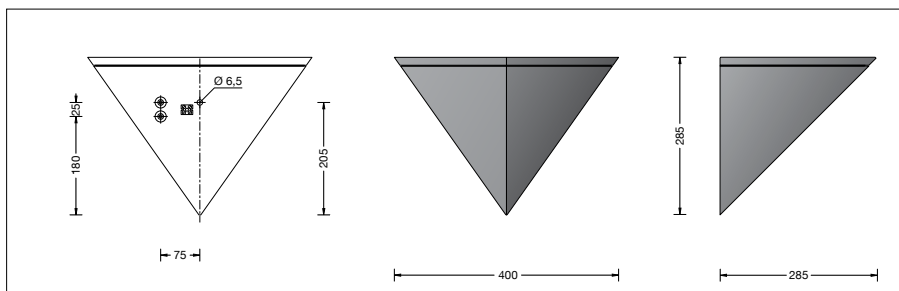

Wall luminaire with shielded light source.
For the illumination of wall and floor spaces.
For interior and exterior application.
The luminaire can be installed in any burning position.

Product description

Luminaire made of aluminium alloy,
aluminium and stainless steel
Crystal glass with optical structure
1 fixing hole $\varnothing$ 6.5 mm
2 cable entries for through-wiring of mains
supply cable $\varnothing$ 7-10.5 mm
Connection terminal 2.5²
Earth conductor connection
Lampholder E 27
Safety class I
Protection class IP 65
Dust-tight and protection against water jets
Impact strength IK06
Protection against mechanical
impacts < 1 joule
 – Safety mark
 – Conformity mark
Weight: 2.8 kg

Lamp

Luminaire with lampholder E 27
Lamp output max. 100 W

For this luminaire we recommend the following
BEGA LED lamps:

13510 LED 7 W · 805 lm · 2700 K

13548 LED 7 W · 805 lm · 2700 K
dimnable

13584 LED 7 W · 805 lm · 3000 K

13586 LED 7 W · 805 lm · 3000 K
dimnable

13512 LED 8 W · 1055 lm · 2700 K

13564 LED 12 W · 1400 lm · 2700 K

13565 LED 12 W · 1400 lm · 2700 K
dimnable

13588 LED 8 W · 1055 lm · 3000 K

13590 LED 12 W · 1400 lm · 3000 K

13592 LED 12 W · 1400 lm · 3000 K
dimnable

Radio-controlled version (Zigbee 3.0):

13555 LED 9 W · 805 lm · 2700 K
dimnable

13556 LED 9 W · 805 lm · 2700-6500 K
dimnable · tunable white

13557 LED 9.5 W · 805 lm · 2700-6500 K
dimnable · tunable white · RGBW

Detailed technical and lighting data for the
lamps can be found in the data sheets on our
website.

Article No. 22490

Colour optionally graphite, white or silver

Graphite – Article number

White – Article number + **W**

Silver – Article number + **A**