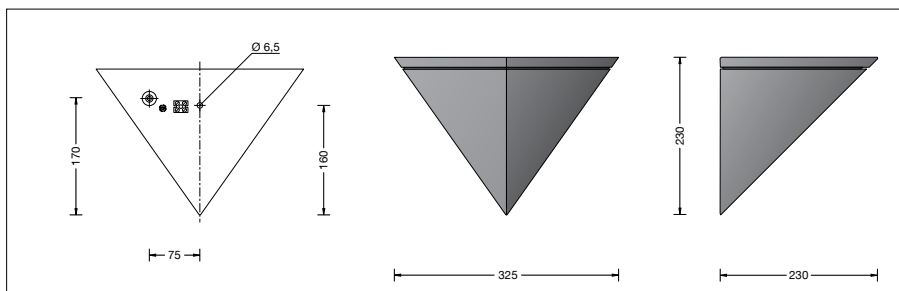

Product description

Luminaire made of aluminium alloy,
aluminium and stainless steel
Crystal glass with optical structure
1 fixing hole $\varnothing$ 6.5 mm
1 cable entry for mains supply cable
up to $\varnothing$ 10,5 mm max. $3 \times 1,5^{\square}$
Connection terminal $2.5^{\square}$
Earth conductor connection
Lampholder E 27
Safety class I
Protection class IP 65
Dust-tight and protection against water jets
Impact strength IK06
Protection against mechanical
impacts < 1 joule
 – Safety mark
 – Conformity mark
Weight: 1.8 kg

Lamp

Luminaire with lampholder E 27
Lamp output max. 60 W

For this luminaire we recommend the following
BEGA LED lamps:

13510 LED 7 W · 805 lm · 2700 K

13548 LED 7 W · 805 lm · 2700 K
dimmable

13584 LED 7 W · 805 lm · 3000 K

13586 LED 7 W · 805 lm · 3000 K
dimmable

13512 LED 8 W · 1055 lm · 2700 K

13564 LED 12 W · 1400 lm · 2700 K

13565 LED 12 W · 1400 lm · 2700 K
dimmable

13588 LED 8 W · 1055 lm · 3000 K

13590 LED 12 W · 1400 lm · 3000 K

13592 LED 12 W · 1400 lm · 3000 K
dimmable

Radio-controlled version (Zigbee 3.0):

13555 LED 9 W · 805 lm · 2700 K
dimmable

13556 LED 9 W · 805 lm · 2700-6500 K
dimmable · tunable white

13557 LED 9.5 W · 805 lm · 2700-6500 K
dimmable · tunable white · RGBW

Detailed technical and lighting data for the
lamps can be found in the data sheets on our
website.

Light technique

Luminaire data for the light planning program
DIALux for outdoor lighting, street lighting and
indoor lighting as well as luminaire data in
EULUMDAT- and IES-format you will find on the
BEGA web page www.bega.com.

Article No. 22 488

Colour optionally graphite, white or silver
Graphite – Article number
White – Article number + **W**
Silver – Article number + **A**