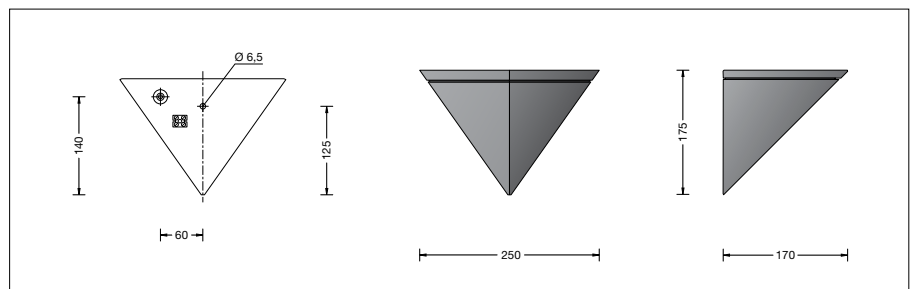

### Product description

Luminaire made of aluminium alloy and stainless steel  
Crystal glass with optical structure  
1 fixing hole  $\varnothing$  6.5 mm  
1 cable entry for mains supply cable up to  $\varnothing$  10,5 mm max.  $3 \times 1,5^{\square}$   
Connection terminal  $2.5^{\square}$   
Earth conductor connection  
Lampholder E 14  
Safety class I  
Protection class IP 65  
Dust-tight and protection against water jets  
Impact strength IK06  
Protection against mechanical impacts < 1 joule  
 – Safety mark  
**CE** – Conformity mark  
Weight: 0.85 kg