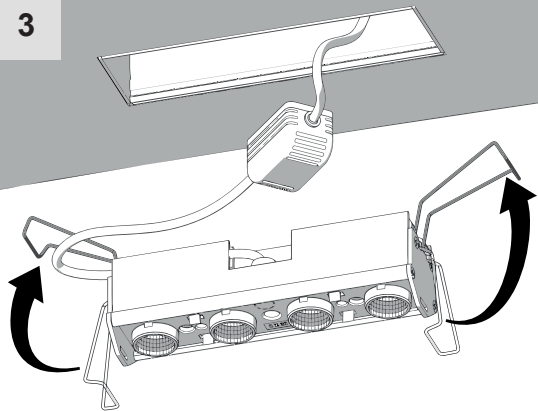

SHARP TRIMLESS

1

Y513000731

2

⊕ Rosso/Red/Rouge/Rot

⊖ Nero/Black/Noir/Schwarz

L	L	900 mA	⊖	⊖
		SELV		
N	N	U _{OUT} ≤ 60V	⊕	⊕

3