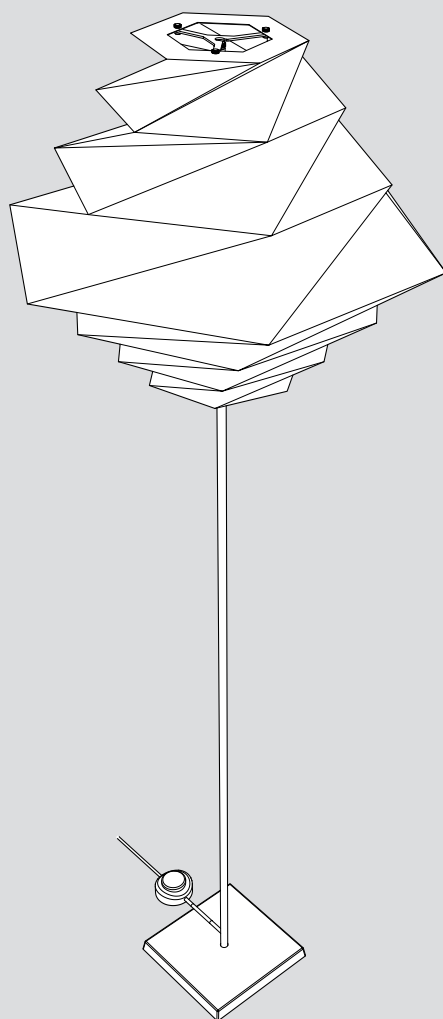

Artemide®

陰翳
IN-EI
ISSEY MIYAKE

Fukurou

design

Issey Miyake + Reality Lab.

i

1

2

3

4

i

11

12

14

13

15