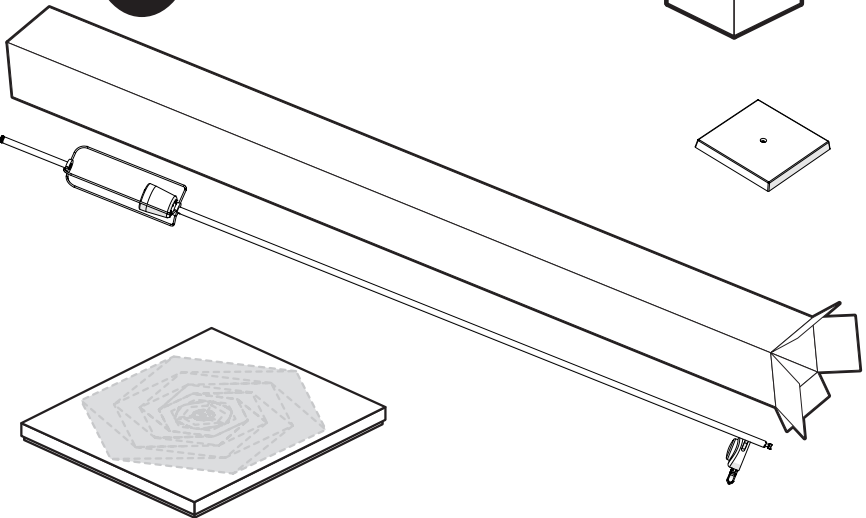

Artemide®

陰翳
IN-EI
ISSEY MIYAKE

Fukurou

design

Issey Miyake + Reality Lab.

i

1

2