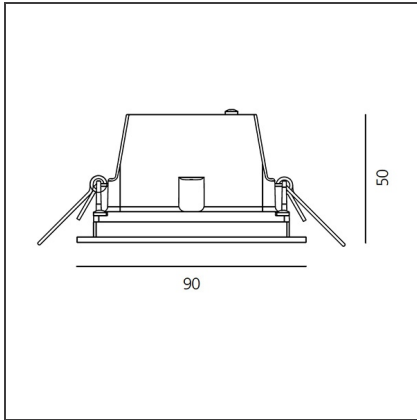

Zeno Up 4 - 30° 3000K - Silver

IP65 

DESIGN BY

Jan Van Lierde

DESCRIPTION

Light fixture with high-performance LED light sources. Ceiling installation. Low recessed depth. Consist of body, frame, black silkscreened tempered glass, fixing springs. Body in EN AB44100 aluminium, silicone gaskets. Frame in aluminium. Black silkscreened tempered glass, 8mm-thick. Fixing springs in harmonic iron. Power connection to the mains by means of a H05RN-r cable and IP68 electrical terminal board, supplied with the fixture (IP65). Glass surface temperature lower than 40°C. Fixed optics. PMMA lenses in 2 different versions of beams. White monochromatic LEDs available in 2 colour temperatures: Warm = 3000K Neutral = 4000K Painted die-cast aluminium with 3-stage outdoor treatment: nanotechnologies, antioxydant primer, polyester paint. Technical features of light fixtures in compliance with EN60598-1 and part 2-13. IP Rating IP65 e IP40. Insulation class III. Installation must be carried out by specialised personnel. Carefully follow the instructions

TECHNICAL DRAWINGS

FEATURES

Article Code:	NL1708625K002	Series:	Indoor
Colour:	Silver		
Installation:	Recessed, Ceiling		

DIMENSIONS

Length:	cm 9	Cutout Width:	cm 7.9
Width:	cm 9	Cutout length:	cm 7.9
Weight:	kg 0.3		
Recessed depth:	cm 5		