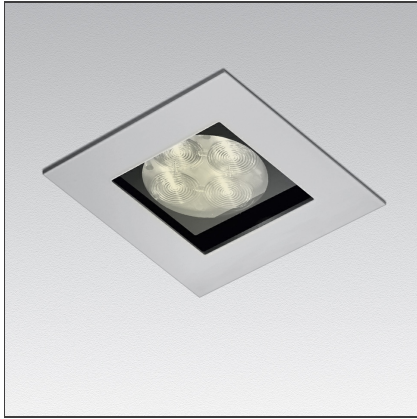

Zeno Up 4 - 30° 3000K - Silver

IP65 

DESIGN BY

Jan Van Lierde

DESCRIPTION

Light fixture with high-performance LED light sources. Ceiling installation. Low recessed depth. Consist of body, frame, black silkscreened tempered glass, fixing springs. Body in EN AB44100 aluminium, silicone gaskets. Frame in aluminium. Black silkscreened tempered glass, 8mm-thick. Fixing springs in harmonic iron. Power connection to the mains by means of a H05RN-r cable and IP68 electrical terminal board, supplied with the fixture (IP65). Glass surface temperature lower than 40°C. Fixed optics. PMMA lenses in 2 different versions of beams. White monochromatic LEDs available in 2 colour temperatures: Warm = 3000K Neutral = 4000K Painted die-cast aluminium with 3-stage outdoor treatment: nanotechnologies, antioxydant primer, polyester paint. Technical features of light fixtures in compliance with EN60598-1 and part 2-13. IP Rating IP65 e IP40. Insulation class III. Installation must be carried out by specialised personnel. Carefully follow the instructions

TECHNICAL DRAWINGS

FEATURES

Article Code:	NL1708625K002	Series:	Indoor
Colour:	Silver		
Installation:	Recessed, Ceiling		

DIMENSIONS

Length:	cm 9	Cutout Width:	cm 7.9
Width:	cm 9	Cutout length:	cm 7.9
Weight:	kg 0.3		
Recessed depth:	cm 5		

INCLUDED SOURCES

Category:	LED	Color temperature (K):	3000K
Number:	1	CRI:	80
Watt:	6,5W		
Type:	0		
Class:	A		

LUMINAIRE

Watt:	6.5W	Delivered lumens output (lm):	376lm
		CCT:	3000K
		Efficiency:	100%
		Efficacy:	59.68lm/W
		CRI:	80