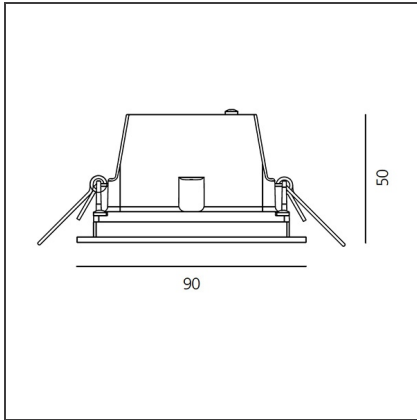

Zeno Up 4 - 30° 3000K - Crome

IP65 

DESIGN BY

Jan Van Lierde

DESCRIPTION

Light fixture with high-performance LED light sources. Ceiling installation. Low recessed depth. Consist of body, frame, black silkscreened tempered glass, fixing springs. Body in EN AB44100 aluminium, silicone gaskets. Frame in aluminium. Black silkscreened tempered glass, 8mm-thick. Fixing springs in harmonic iron. Power connection to the mains by means of a H05RN-r cable and IP68 electrical terminal board, supplied with the fixture (IP65). Glass surface temperature lower than 40°C. Fixed optics. PMMA lenses in 2 different versions of beams. White monochromatic LEDs available in 2 colour temperatures: Warm = 3000K Neutral = 4000K Painted die-cast aluminium with 3-stage outdoor treatment: nanotechnologies, antioxydant primer, polyester paint. Technical features of light fixtures in compliance with EN60598-1 and part 2-13. IP Rating IP65 e IP40. Insulation class III. Installation must be carried out by specialised personnel. Carefully follow the instructions

TECHNICAL DRAWINGS

FEATURES

Article Code:	NL1708625K003	Series:	Indoor
Colour:	Crome		
Installation:	Recessed, Ceiling		

DIMENSIONS

Length:	cm 9	Cutout Width:	cm 7.9
Width:	cm 9	Cutout length:	cm 7.9
Weight:	kg 0.3		
Recessed depth:	cm 5		