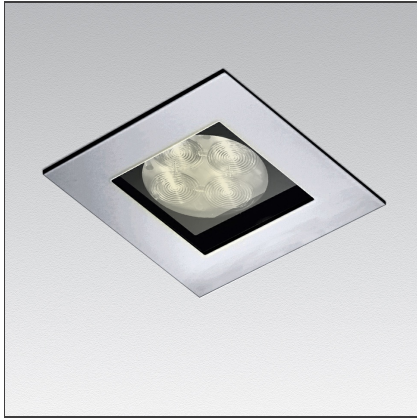

Zeno Up 4 - 30° 3000K - Crome

IP65 

DESIGN BY

Jan Van Lierde

DESCRIPTION

Light fixture with high-performance LED light sources. Ceiling installation. Low recessed depth. Consist of body, frame, black silkscreened tempered glass, fixing springs. Body in EN AB44100 aluminium, silicone gaskets. Frame in aluminium. Black silkscreened tempered glass, 8mm-thick. Fixing springs in harmonic iron. Power connection to the mains by means of a H05RN-r cable and IP68 electrical terminal board, supplied with the fixture (IP65). Glass surface temperature lower than 40°C. Fixed optics. PMMA lenses in 2 different versions of beams. White monochromatic LEDs available in 2 colour temperatures: Warm = 3000K Neutral = 4000K Painted die-cast aluminium with 3-stage outdoor treatment: nanotechnologies, antioxydant primer, polyester paint. Technical features of light fixtures in compliance with EN60598-1 and part 2-13. IP Rating IP65 e IP40. Insulation class III. Installation must be carried out by specialised personnel. Carefully follow the instructions

TECHNICAL DRAWINGS

FEATURES

Article Code:	NL1708625K003	Series:	Indoor
Colour:	Crome		
Installation:	Recessed, Ceiling		

DIMENSIONS

Length:	cm 9	Cutout Width:	cm 7.9
Width:	cm 9	Cutout length:	cm 7.9
Weight:	kg 0.3		
Recessed depth:	cm 5		

INCLUDED SOURCES

Category:	LED	Color temperature (K):	3000K
Number:	1	CRI:	80
Watt:	6,5W		
Type:	0		
Class:	A		

LUMINAIRE

Watt:	6.5W	Delivered lumens output (lm):	376lm
		CCT:	3000K
		Efficiency:	100%
		Efficacy:	59.68lm/W
		CRI:	80