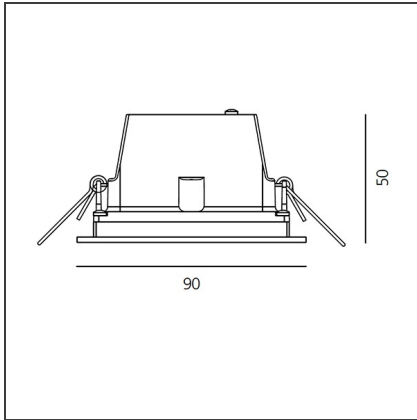

Zeno Up 4 - 10° 3000K - Silver

IP65 

DESIGN BY

Jan Van Lierde

DESCRIPTION

Light fixture with high-performance LED light sources. Ceiling installation. Low recessed depth. Consist of body, frame, black silkscreened tempered glass, fixing springs. Body in EN AB44100 aluminium, silicone gaskets. Frame in aluminium. Black silkscreened tempered glass, 8mm-thick. Fixing springs in harmonic iron. Power connection to the mains by means of a H05RN-r cable and IP68 electrical terminal board, supplied with the fixture (IP65). Glass surface temperature lower than 40°C. Fixed optics. PMMA lenses in 2 different versions of beams. White monochromatic LEDs available in 2 colour temperatures: Warm = 3000K Neutral = 4000K Painted die-cast aluminium with 3-stage outdoor treatment: nanotechnologies, antioxydant primer, polyester paint. Technical features of light fixtures in compliance with EN60598-1 and part 2-13. IP Rating IP65 e IP40. Insulation class III. Installation must be carried out by specialised personnel. Carefully follow the instructions

TECHNICAL DRAWINGS

FEATURES

Article Code:	NL1708610K002	Series:	Indoor
Colour:	Silver		
Installation:	Recessed, Ceiling		

DIMENSIONS

Length:	cm 9	Cutout Width:	cm 7.9
Width:	cm 9	Cutout length:	cm 7.9
Weight:	kg 0.3		
Recessed depth:	cm 5		