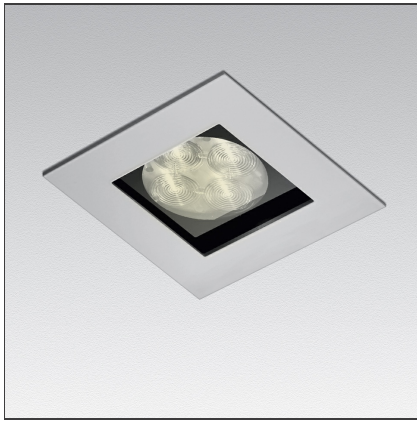

Zeno Up 4 - 10° 3000K - Silver

IP65 

DESIGN BY

Jan Van Lierde

DESCRIPTION

Light fixture with high-performance LED light sources. Ceiling installation. Low recessed depth. Consist of body, frame, black silkscreened tempered glass, fixing springs. Body in EN AB44100 aluminium, silicone gaskets. Frame in aluminium. Black silkscreened tempered glass, 8mm-thick. Fixing springs in harmonic iron. Power connection to the mains by means of a H05RN-r cable and IP68 electrical terminal board, supplied with the fixture (IP65). Glass surface temperature lower than 40°C. Fixed optics. PMMA lenses in 2 different versions of beams. White monochromatic LEDs available in 2 colour temperatures: Warm = 3000K Neutral = 4000K Painted die-cast aluminium with 3-stage outdoor treatment: nanotechnologies, antioxydant primer, polyester paint. Technical features of light fixtures in compliance with EN60598-1 and part 2-13. IP Rating IP65 e IP40. Insulation class III. Installation must be carried out by specialised personnel. Carefully follow the instructions

TECHNICAL DRAWINGS

FEATURES

Article Code:	NL1708610K002	Series:	Indoor
Colour:	Silver		
Installation:	Recessed, Ceiling		

DIMENSIONS

Length:	cm 9	Cutout Width:	cm 7.9
Width:	cm 9	Cutout length:	cm 7.9
Weight:	kg 0.3		
Recessed depth:	cm 5		

INCLUDED SOURCES

Category:	LED	Color temperature (K):	3000K
Number:	1	CRI:	80
Watt:	6,5W		
Type:	0		
Class:	A		

LUMINAIRE

Watt:	6.5W	Delivered lumens output (lm):	364lm
		CCT:	3000K
		Efficiency:	100%
		Efficacy:	57.78lm/W
		CRI:	80