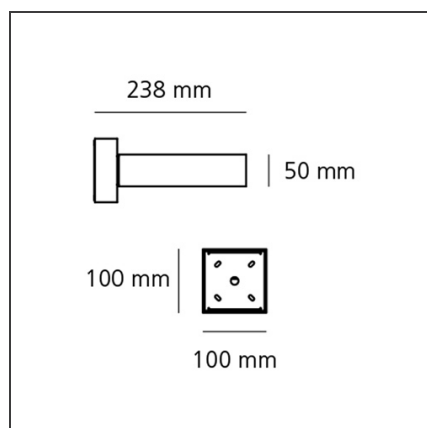

Walking Space wall RGBW White

IP65 

DESIGN BY

Carlotta de Bevilacqua

DESCRIPTION

The product is not yet available.

TECHNICAL DRAWINGS

FEATURES

Colour:	White	Material:	Aluminium, glass
Installation:	Bollard, Pole, Wall	Series:	2018 Artemide Collection, Outdoor
Environment:	Outdoor	Emission:	Diffused

DIMENSIONS

Width:	cm 23.8
Height:	cm 5
Base Length:	cm 10
Base Width:	cm 10