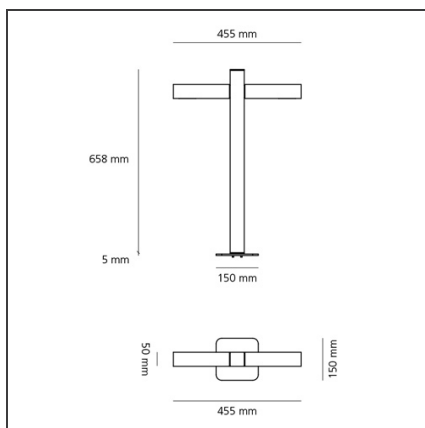

TECHNICAL DRAWINGS

FEATURES

Colour:	White	Material:	Aluminium, glass
Installation:	Bollard, Pole, Wall	Series:	2018 Artemide Collection, Outdoor
Environment:	Outdoor	Emission:	Diffused

DIMENSIONS

Height:	cm 65,8
Base Length:	cm 15

INCLUDED SOURCES

Category:	LED
Number:	1
Watt:	8W
Type:	0

LUMINAIRE

Watt:	10W	Delivered lumens output (lm):	600lm
		CCT:	3000K