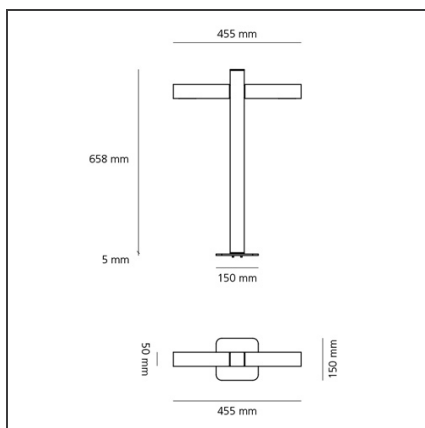

TECHNICAL DRAWINGS

FEATURES

Colour:	Silver	Material:	Aluminium, glass
Installation:	Bollard, Pole, Wall	Series:	2018 Artemide
Environment:	Outdoor	Emission:	Collection, Outdoor
			Diffused

DIMENSIONS

Height:	cm 65,8
Base Length:	cm 15

INCLUDED SOURCES

Category:	LED
Number:	1
Watt:	8W
Type:	0

LUMINAIRE

Watt:	10W	Delivered lumens output (lm):	600lm
		CCT:	3000K