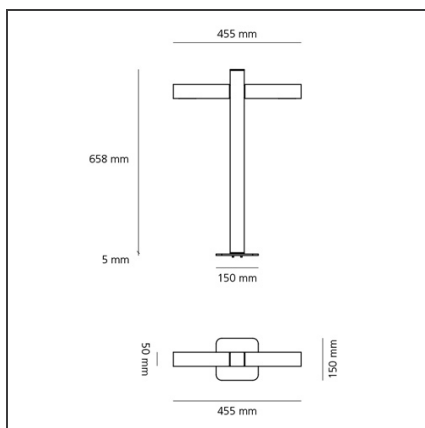

TECHNICAL DRAWINGS

FEATURES

Colour:	White	Material:	Aluminium, glass
Installation:	Bollard, Pole, Wall	Series:	2018 Artemide Collection, Outdoor
Environment:	Outdoor	Emission:	Diffused

DIMENSIONS

Height:	cm 65,8
Base Length:	cm 15

INCLUDED SOURCES

Category:	LED
Number:	3
Watt:	2W
Type:	3
Category:	LED
Number:	1
Watt:	2W
Type:	0

LUMINAIRE

Watt:	8W