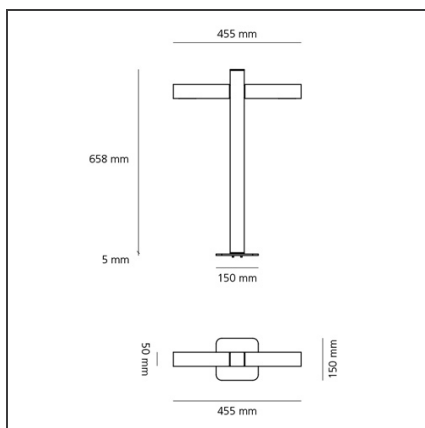

TECHNICAL DRAWINGS

FEATURES

Colour:	Black	Material:	Aluminium, glass
Installation:	Bollard, Pole, Wall	Series:	2018 Artemide Collection, Outdoor
Environment:	Outdoor	Emission:	Diffused

DIMENSIONS

Height:	cm 65,8
Base Length:	cm 15

INCLUDED SOURCES

Category:	LED
Number:	3
Watt:	2W
Type:	3
Category:	LED
Number:	1
Watt:	2W
Type:	0

LUMINAIRE

Watt:	8W