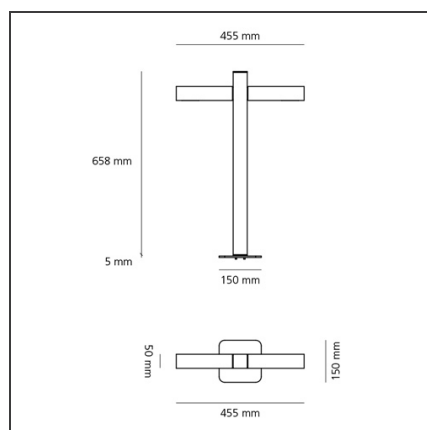

TECHNICAL DRAWINGS

FEATURES

Colour:	Black	Material:	Aluminium, glass
Installation:	Bollard, Pole, Wall	Series:	2018 Artemide Collection, Outdoor
Environment:	Outdoor	Emission:	Diffused

DIMENSIONS

Height:	cm 65,8
Base Length:	cm 15

INCLUDED SOURCES

Category:	LED
Number:	1
Watt:	8W
Type:	0

LUMINAIRE

Watt:	10W	Delivered lumens output (lm):	600lm
		CCT:	3000K