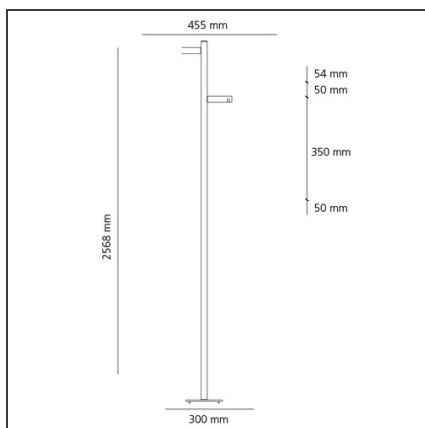

TECHNICAL DRAWINGS

FEATURES

Colour:	Silver	Material:	Aluminium, glass
Installation:	Bollard, Pole, Wall	Series:	2018 Artemide Collection, Outdoor
Environment:	Outdoor	Emission:	Diffused

DIMENSIONS

Height:	cm 257
Base Length:	cm 30

INCLUDED SOURCES

Category:	LED
Number:	3
Watt:	2W
Type:	3
Category:	LED
Number:	1
Watt:	2W
Type:	0

LUMINAIRE

Watt:	8W