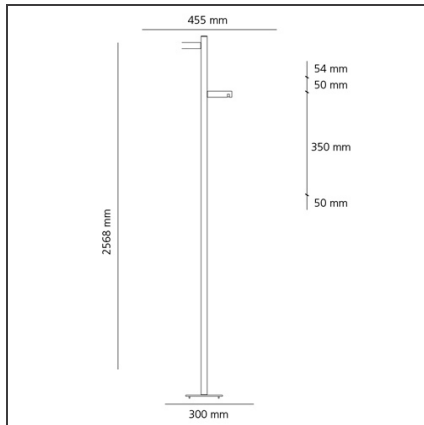

Walking Space 250 RGBW Black

IP65 

DESIGN BY

Carlotta de Bevilacqua

DESCRIPTION

The product is not yet available.

TECHNICAL DRAWINGS

FEATURES

Colour:	Black	Material:	Aluminium, glass
Installation:	Bollard, Pole, Wall	Series:	2018 Artemide
Environment:	Outdoor		Collection, Outdoor
		Emission:	Diffused

DIMENSIONS

Height:	cm 257
Base Length:	cm 30

INCLUDED SOURCES

Category:	LED
Number:	3
Watt:	2W
Type:	3
Category:	LED
Number:	1
Watt:	2W
Type:	0

LUMINAIRE

Watt:	8W
--------------	----