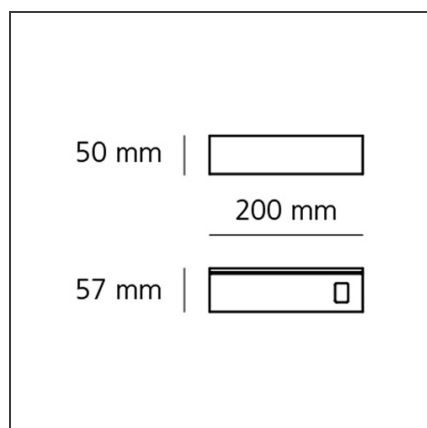

Walking Graphic White

IP65 

DESIGN BY

Carlotta de Bevilacqua

DESCRIPTION

The product is not yet available.

TECHNICAL DRAWINGS

FEATURES

Colour:	White	Material:	Aluminium, glass
Installation:	Floor, Wall, Ceiling	Series:	2018 Artemide Collection, Outdoor
Environment:	Outdoor	Emission:	Diffused

DIMENSIONS

Length:	cm 20
Width:	cm 5.7
Height:	cm 5

INCLUDED SOURCES

Category:	LED
Number:	1
Watt:	8W
Type:	0

LUMINAIRE

Watt:	10W	Delivered lumens output (lm):	200lm
		CCT:	3000K